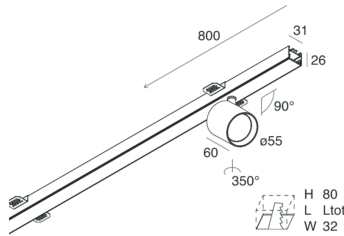

P-30 PCB

1058A9.01

novalux
ITALIAN LIGHTING DESIGN SINCE 1948

Features

Use: Indoor
Type of installation: RECESSED INTO PLASTERBOARD
Emission: ADJUSTABLE
Optics: SPOT
Beam: 34°
Colour: WHITE
Dimming: ON/OFF
Emergency: NO
L: 800mm
A: 31mm
H: 31mm
Made in: ITALY
Warranty: 5 years