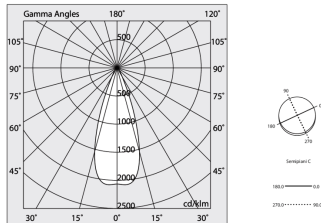

P-30 PCB

1058A9.01

novalux
ITALIAN LIGHTING DESIGN SINCE 1948

Features

Use: Indoor
Type of installation: RECESSED INTO PLASTERBOARD
Emission: ADJUSTABLE
Optics: SPOT
Beam: 34°
Colour: WHITE
Dimming: ON/OFF
Emergency: NO
L: 800mm
A: 31mm
H: 31mm
Made in: ITALY
Warranty: 5 years