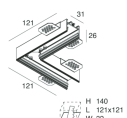

This technical data sheet is owned by Novalux S.r.l., all rights reserved. Novalux S.r.l. reserves the right to make changes without prior notice.

P-30 PCB

1058A9.01

novalux
ITALIAN LIGHTING DESIGN SINCE 1948

COMPLETION ACCESSORIES

P-30: COPPIA TESTATE STRIP/INCASSO BIA

103316.01

P-30: ANGOLO L INCASSO BIANCO

103328.01

P-30: COVER ANGOLO L BIANCO

103329.01

P-30: ANGOLO T INCASSO BIANCO