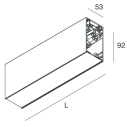

HERO B

1087B3.01

novalux
ITALIAN LIGHTING DESIGN SINCE 1948

COMPLETION ACCESSORIES

HERO B: MOD.CIECO 250 BIA

1087A3.01