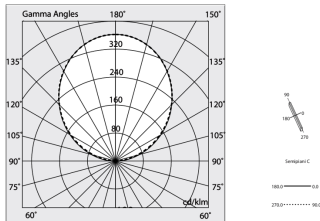

## Features

Use: Indoor  
Type of installation: SUSPENDED  
Emission: INDIRECT  
Colour: WHITE  
Dimming: ON/OFF  
Emergency: NO  
L: 1120mm  
A: 53mm  
H: 92mm  
Made in: ITALY  
Warranty: 5 years  
Weight: 4kg