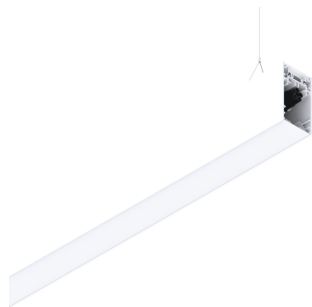

## Features

Use: Indoor  
Type of installation: SUSPENDED  
Emission: INDIRECT  
Colour: WHITE  
Dimming: ON/OFF  
Emergency: NO  
L: 1120mm  
A: 53mm  
H: 92mm  
Made in: ITALY  
Warranty: 5 years  
Weight: 4kg