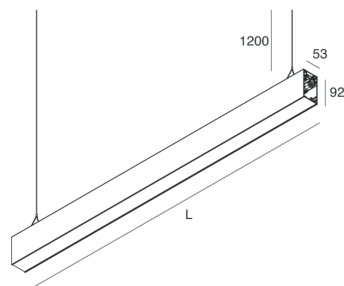

## Features

Use: Indoor  
Type of installation: SUSPENDED  
Emission: INDIRECT  
Colour: WHITE  
Dimming: ON/OFF  
Emergency: NO  
L: 1120mm  
A: 53mm  
H: 92mm  
Made in: ITALY  
Warranty: 5 years  
Weight: 4kg