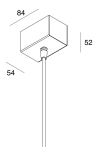

## MOUNTING ACCESSORIES

---

P-30: ROSONE CARTON. ALIM L=1200 3P BIA

**103319.01**

---

P-30: ROSONE CARTON. ALIM L=1200 3P NERO

**103319.02**

---