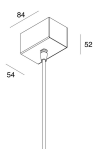

P-30: ROSONE LATER. ALIM L=1200 3P NERO

103320.02