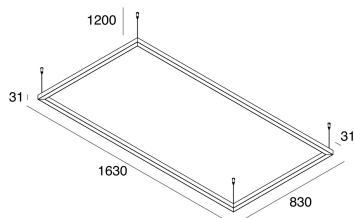

## Features

Use: Indoor  
Type of installation: SUSPENDED  
Emission: DIRECT  
Optics: OPAL  
Colour: BLACK  
Dimming: ON/OFF  
Emergency: NO  
L: 1630mm  
A: 830mm  
H: 31mm  
Made in: ITALY  
Warranty: 5 years  
Weight: 8kg