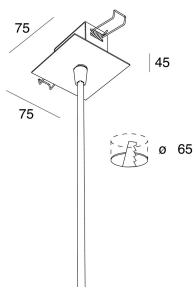

P-30 READY

103343.02

novalux
ITALIAN LIGHTING DESIGN SINCE 1948

MOUNTING ACCESSORIES

P-30: ROSONE CARTON. ALIM L=1200 3P BIA

103319.01