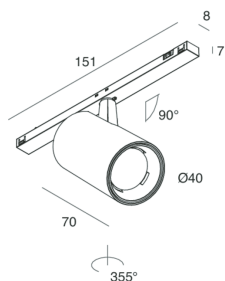

## Features

Use: Indoor  
Type of installation: TRACK  
Emission: ADJUSTABLE  
Optics: SPOT  
Beam: 40°  
Colour: BLACK  
Dimming: DALI  
Emergency: NO  
L: 151mm  
A: Ø 42mm  
H: 70mm  
Made in: ITALY  
Warranty: 5 years