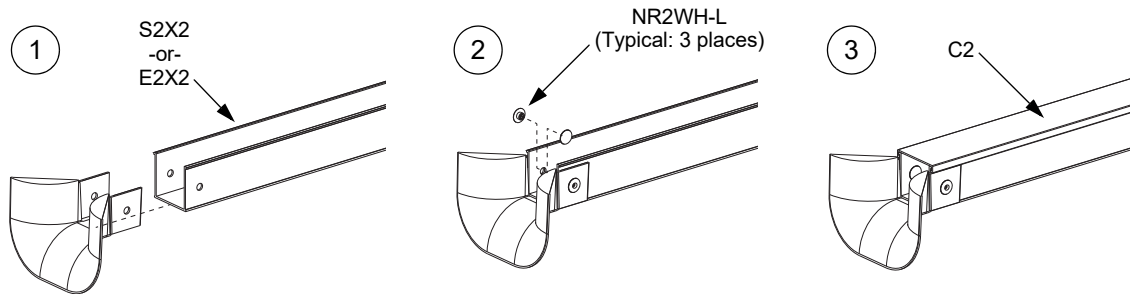

3-Sided Bend Radius Control Trumpets

For Use With Panduit Fiber-Duct and
FIBERRUNNER CABLE ROUTING SYSTEMS

Part Number(s): FTR2X2, FTR4X4, FRTR4X4, FRTR6X4, FRTR12X4,
FRTR24X4L, FTR2X2L, FTR4X4L, FRTR4X4L, FRTR6X4L, FRTR12X4L, FRTR24X4L

© Panduit Corp. 2020

INSTALLATION INSTRUCTIONS

RW110

Typical Installation