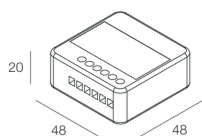

GIADA SYSTEM

105920.99

novalux

ITALIAN LIGHTING DESIGN SINCE 1948

Features

Use: Indoor
Dimming: PUSH
Emergency: NO
L: 48mm
A: 48mm
H: 20mm
D: 51mm
Made in: ITALY
Warranty: 3 years
Weight: 0.095kg

Tech data

IP: 20
Insulation class: III
Supply voltage: 48 Vdc
SELV: Si