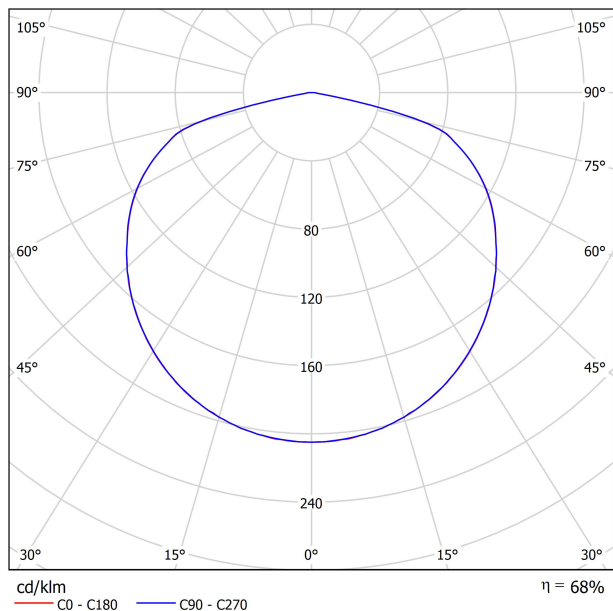

DIAGRAMME POLAIRE

DIAGRAMME CONIQUE

1.0	4.60 4.58	E(0°) 151 E(C90) 66.5° 5 E(C0) 66.4° 5
2.0	9.20 9.16	E(0°) 38 E(C90) 66.5° 1 E(C0) 66.4° 1
3.0	13.80 13.73	E(0°) 17 E(C90) 66.5° 1 E(C0) 66.4° 1
4.0	18.40 18.31	E(0°) 9 E(C90) 66.5° 0 E(C0) 66.4° 0
5.0	23.00 22.89	E(0°) 6 E(C90) 66.5° 0 E(C0) 66.4° 0

Distance [m] Cone Diameter [m] Illuminance [lx]

— C0 - C180 (Half-value Angle: 132.8°)

— C90 - C270 (Half-value Angle: 133.0°)

	PRODUCT
Model	Cord Accessory
Reference	0223-00-00 N
Colour	N ■ RAL9005
Category	Accessories