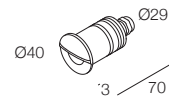

Collegare in serie 350mA o 500mA
Connect in series at 350mA or 500mA

100 gr

Altamente riciclabile
Highly recyclable

RIDI

	1W 350mA	2W 500mA	Finiture Finish	Colore LED LED Colour
Lumen 3000K	100lm	150lm		
10° Lens	733510._ _	733511._ _	3 Grigio - Gray 4 Nero - Black 6 Acciaio Inox Stainless Steel AISI 316L B Bronzo Scuro Dark Bronze	U 2200K Y 2700K 6 3000K 9 4000K
30° Lens	763510._ _	763511._ _		
40° Lens	743510._ _	743511._ _		