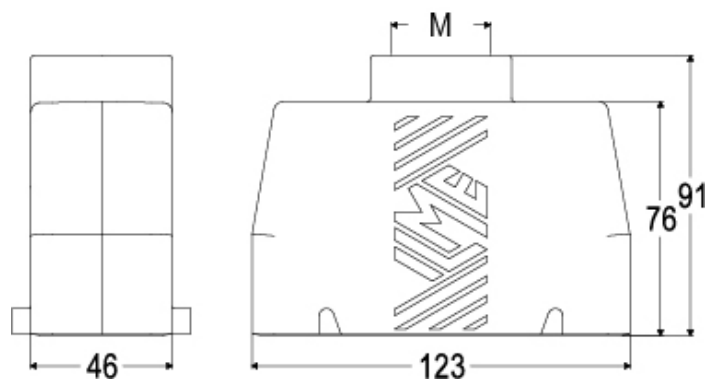

Part number

TMAV 24.32

Catalogue drawings

Notes

Dimensions shown in mm are not binding and may be changed without notice.