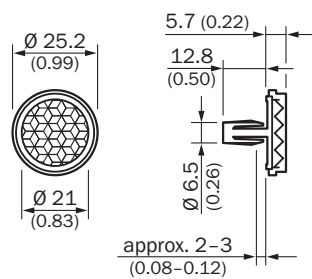

### Detailed technical data

#### Technical specifications

<b>Accessory group</b>	Reflectors
<b>Accessory family</b>	Round
<b>Description</b>	Round, pluggable
<b>Diameter</b>	25.2 mm
<b>Reflective area</b>	21 mm
<b>Mounting system type</b>	Pluggable
<b>Ambient operating temperature</b>	-20 °C ... +65 °C
<b>Material</b>	PMMA/ABS

## Dimensional drawing (Dimensions in mm (inch))