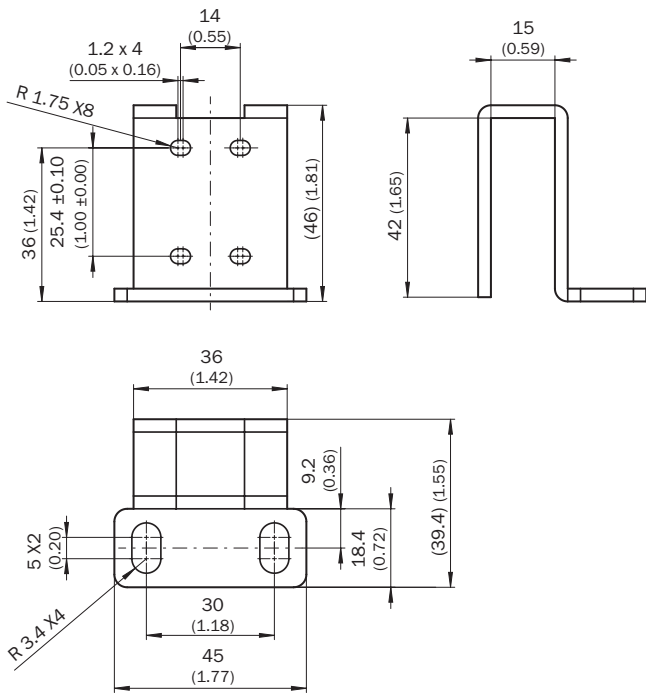

## Detailed technical data

### Technical specifications

<b>Accessory group</b>	Device protection (mechanical)
<b>Accessory family</b>	Protective housings and protective pipes
<b>Suitable for</b>	G6, KTM Core, KTM Prime, CSM, LUTM
<b>Material</b>	Stainless steel 1.4301
<b>Items supplied</b>	Mounting hardware included
<b>Description</b>	Stainless steel 1.4301 (SVS 304), 3 mm thick protective sleeve for G6

Dimensional drawing (Dimensions in mm (inch))