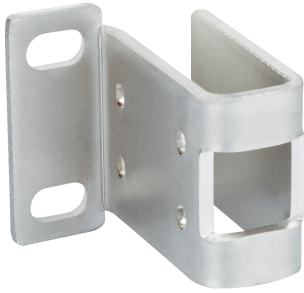

BEF-SG-G6-01

**SICK**  
Sensor Intelligence.

## Ordering information

Type	Part no.
BEF-SG-G6-01	2069044

Other models and accessories → [www.sick.com/](http://www.sick.com/)

### Technical specifications

<b>Accessory group</b>	Device protection (mechanical)
<b>Accessory family</b>	Protective housings and protective pipes
<b>Suitable for</b>	G6, KTM Core, KTM Prime, CSM, LUTM
<b>Material</b>	Stainless steel 1.4301
<b>Items supplied</b>	Mounting hardware included
<b>Description</b>	Stainless steel 1.4301 (SVS 304), 3 mm thick protective sleeve for G6