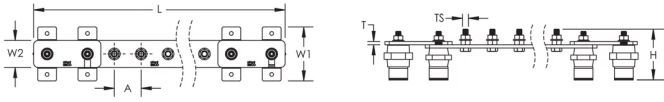

Unit Weight: 4,54-kg

ADDITIONAL PRODUCT DETAILS

Tinned finish is 8 microns according to ASTM B545 Service Class "C" for corrosive environments.

DIAGRAMS

AVERTISSEMENT

Les produits nVent doivent être installés et utilisés conformément aux consignes figurant dans les fiches d'instructions et les documents de formation des produits nVent. Les fiches d'instructions sont disponibles à l'adresse suivante: www.nvent.com et auprès de votre représentant du service client nVent. Une mauvaise installation, une utilisation incorrecte, une application erronée ou toute autre forme de non-respect scrupuleux des instructions et avertissements de nVent peuvent entraîner un dysfonctionnement du produit, des dommages matériels, des lésions corporelles graves et le décès et/ou annuler votre garantie.

Amérique du Nord

+1.800.753.9221

Option 1 – Customer Care

Option 2 – Technical Support

Europe

Netherlands:

+31 800-0200135

France:

+33 800 901 793

Europe

Germany:

800 1890272

Other Countries:

+31 13 5835404