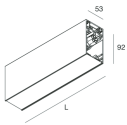

HERO B: MOD.CIECO 1120 CAF

1087A6.20