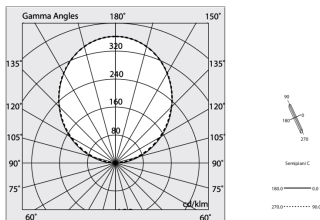

Novalux S.r.l. via Marzabotto, 2 40050 Funo di Argelato (BO) Italy
Tel: +39 051 860558 · Fax +39 051 6647859 · Mail: info@novalux.it · VAT number 00536541204 · novalux.com
Company subject to the management and coordination by SLV GmbH

This technical data sheet is owned by Novalux S.r.l., all rights reserved. Novalux S.r.l. reserves the right to make changes without prior notice.