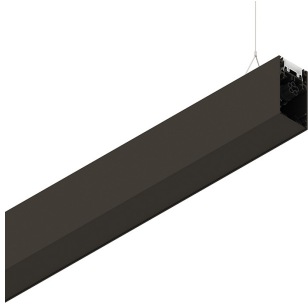

HERO B

1087B7.20

novalux
ITALIAN LIGHTING DESIGN SINCE 1948

Features

Use: Indoor
Type of installation: SUSPENDED
Emission: INDIRECT
Optics: OPAL
Colour: CAFFE
Dimming: DALI
Emergency: NO
L: 1120mm
A: 53mm
H: 92mm
Made in: ITALY
Warranty: 5 years
Weight: 4kg