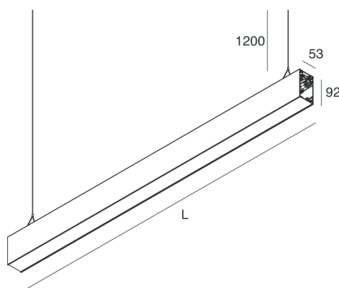

Novalux S.r.l. via Marzabotto, 2 40050 Funo di Argelato (BO) Italy
Tel: +39 051 860558 · Fax +39 051 6647859 · Mail: info@novalux.it · VAT number 00536541204 · novalux.com
Company subject to the management and coordination by SLV GmbH

This technical data sheet is owned by Novalux S.r.l., all rights reserved. Novalux S.r.l. reserves the right to make changes without prior notice.