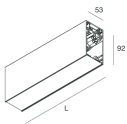

HERO B: MOD.CIECO 1680 CAF

1087A8.20