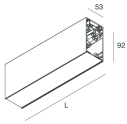

HERO B

1087B7.20

novalux
ITALIAN LIGHTING DESIGN SINCE 1948

COMPLETION ACCESSORIES

HERO B: MOD.CIECO 250 CAF

1087A3.20