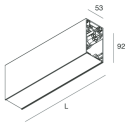

HERO B: MOD.CIECO 1400 CAF

1087A7.20