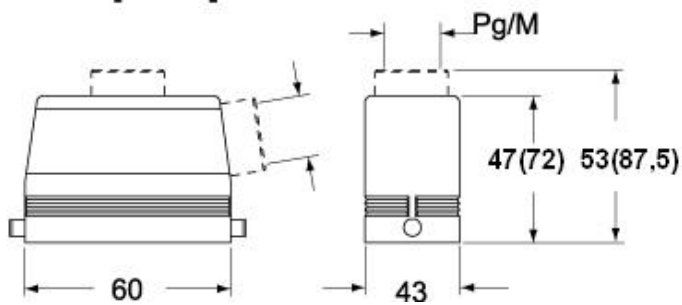

Technical data

IP degree of protection IP65 / IP66 / IP69

Further technical details

Weight	152,50 g
Operating temperature range (min, max)	-40°C...+125°C

Material properties

Other materials	Lever: Stainless steel, polyamide (PA) Gasket: NBR
Colour	RAL 7040 grey
RoHs conformity	Compliant
China RoHs - EFUP	E
REACH SVHC substances	No

Approvals / Standards

Certifications	DNV, BV
UL	ECBT2
cUL	ECBT8

General ordering information

EAN13 code	8015747055413
eCl@ss 8.1	27440202
ETIM 7.0	EC000437

Packaging Information

Packaging length	160,00 mm
Packaging height	130,00 mm
Packaging width	270,00 mm
Packaging weight	1,70 kg
Packaging volume	5,62 dm ³
Packaging description	Carton box
Packaging quantity	10 Pcs
Packaging EAN code	8015747055420
Sub-packaging weight	0,85 kg
Sub-packaging description	Plastic packaging
Sub-packaging quantity	5 Pcs
Sub-packaging EAN barcode	8015747055437

Part number

MHV 06 LG25

Catalogue drawings

CHO LX CHV LX - MHO LX MHV LX

CHV LG (CAV LG), MHV LG (MAV LG) [MFV LG]

CHO L (CAO L) - MHO (MAO/MFO/MFV L) MHV L [MAV L]

Notes

Dimensions shown in mm are not binding and may be changed without notice.