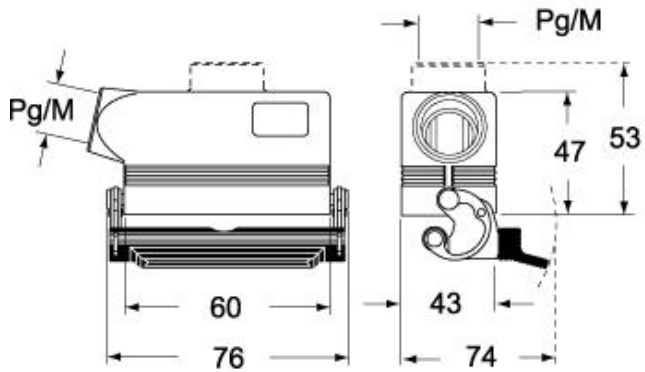

Technical data

IP degree of protection IP65 / IP66 / IP69

Further technical details

Weight	152,50 g
Operating temperature range (min, max)	-40°C...+125°C

Material properties

Other materials	Lever: Stainless steel, polyamide (PA) Gasket: NBR
Colour	RAL 7040 grey
RoHs conformity	Compliant
China RoHs - EFUP	E
REACH SVHC substances	No

Approvals / Standards

Certifications	DNV, BV
UL	ECBT2
cUL	ECBT8

General ordering information

EAN13 code	8015747055413
eCl@ss 8.1	27440202
ETIM 7.0	EC000437

Packaging Information

Packaging length	160,00 mm
Packaging height	130,00 mm
Packaging width	270,00 mm
Packaging weight	1,70 kg
Packaging volume	5,62 dm ³
Packaging description	Carton box
Packaging quantity	10 Pcs
Packaging EAN code	8015747055420
Sub-packaging weight	0,85 kg
Sub-packaging description	Plastic packaging
Sub-packaging quantity	5 Pcs
Sub-packaging EAN barcode	8015747055437

Part number

MHV 06 LG25

Catalogue drawings

CHO LX CHV LX - MHO LX MHV LX

CHV LG (CAV LG), MHV LG (MAV LG) [MFV LG]

CHO L (CAO L) - MHO (MAO/MFO/MFV L) MHV L [MAV L]

Notes

Dimensions shown in mm are not binding and may be changed without notice.