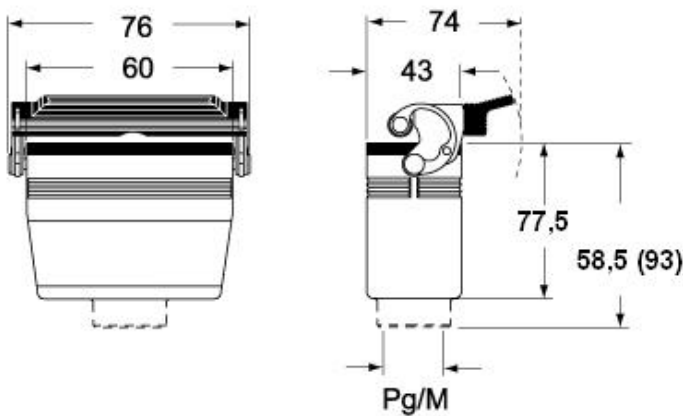

Technical data

IP degree of protection IP65 / IP66 / IP69

Further technical details

Weight	152,50 g
Operating temperature range (min, max)	-40°C...+125°C

Material properties

Other materials	Lever: Stainless steel, polyamide (PA) Gasket: NBR
Colour	RAL 7040 grey
RoHs conformity	Compliant
China RoHs - EFUP	E
REACH SVHC substances	No

Approvals / Standards

Certifications	DNV, BV
UL	ECBT2
cUL	ECBT8

General ordering information

EAN13 code	8015747055413
eCl@ss 8.1	27440202
ETIM 7.0	EC000437

Packaging Information

Packaging length	160,00 mm
Packaging height	130,00 mm
Packaging width	270,00 mm
Packaging weight	1,70 kg
Packaging volume	5,62 dm ³
Packaging description	Carton box
Packaging quantity	10 Pcs
Packaging EAN code	8015747055420
Sub-packaging weight	0,85 kg
Sub-packaging description	Plastic packaging
Sub-packaging quantity	5 Pcs
Sub-packaging EAN barcode	8015747055437

Part number

MHV 06 LG25

Catalogue drawings

CHO LX CHV LX - MHO LX MHV LX

CHV LG (CAV LG), MHV LG (MAV LG) [MFV LG]

CHO L (CAO L) - MHO (MAO/MFO/MFV L) MHV L [MAV L]

Notes

Dimensions shown in mm are not binding and may be changed without notice.