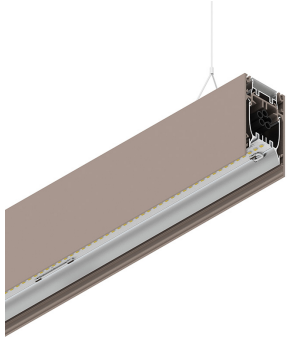

# HERO B

108771.21H

**novalux**  
ITALIAN LIGHTING DESIGN SINCE 1948

## Features

Use: Indoor  
Type of installation: SUSPENDED  
Emission: DIRECT/INDIRECT  
Colour: CAPPUCCINO  
Dimming: PUSH  
Emergency: NO  
L: 1400mm  
A: 53mm  
H: 92mm  
Made in: ITALY  
Warranty: 5 years  
Weight: 5kg

## Tech data

Luminaire input power: 62.9W  
Indirect luminous flux: 2767lm  
IP: 40  
Insulation class: I  
Supply voltage: 220-240V 50/60Hz  
SELV: Si