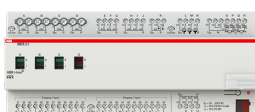

PRODUCT-DETAILS

RM/S 2.1

RM/S2.1 Room Master, Premium, MDRC

Informations générales

Extension du type de produit	RM/S 2.1
Code de produit	2CDG110095R0011
EAN	4016779665674
Description courte	RM/S2.1 Room Master, Premium, MDRC
Description longue	Device to control of apartment ranges with bath, typically in hotels and small apartments. 18 inputs, 13 outputs, 1 shutter output, 3 fan outputs and 2x2 electronic outputs for valve drives. Device is preconfigured. Only VD3-File or higher exists.

Installation

Instructions et manuels	2CDG941055P0004
-------------------------	-----------------

Technique

Fiche produit, informations techniques	2CDC514042B0201 2CDC514048D0203
Tension de sortie (U_{out})	230 V AC
Maximum Switching Current	20 A
Power Loss	8.15 W
Nombre de sorties	21

Number of Input Channels	18
Compatible Bus Systems	KNX (TP)
Product Range	KNX
Type de montage	DIN-Rail
Manual Operation	Oui
Couleur	white
Nombre de batteries	0
Application Function	Blind / Shutter / Shading Control Electrical Load and Light Control Room Climate Control