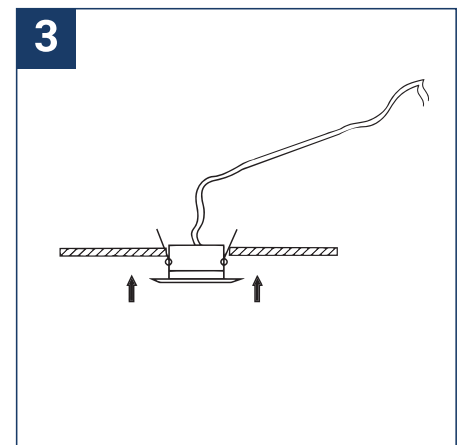

Ref : 100161-100162-100163-100164-100165-100166

<https://www.miidex.com/283-connecteurs-etanches-et-boites-de-derivation>