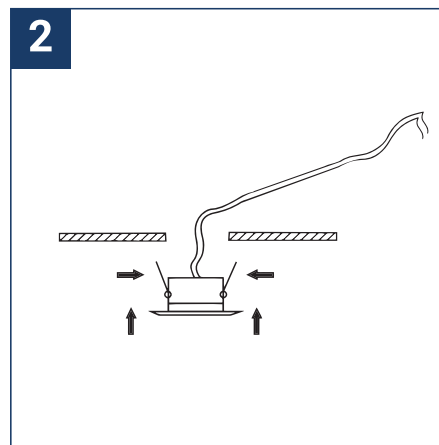

Ref : 100161-100162-100163-100164-100165-100166

<https://www.miidex.com/283-connecteurs-etanches-et-boites-de-derivation>