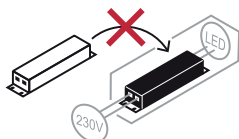

SAFETY NOTE

- Read the instructions carefully before use
- Keep these instructions while you use the device.
- Installation and maintenance are reserved for qualified people who can work on products that must be manually connected to 230V current
- Before any assembly action, cut off the power supply
- The flexible exterior cable of this luminaire cannot be replaced; if the cable is damaged, the luminaire must be destroyed.
- Caution, risk of electric shock when opening the product. ⚠
- This luminaire has a built-in power supply, just connect the luminaire to a VAC electrical supply to make it work.
- For the luminaire with an integrated power supply, the design is subject to ventilation problems linked to the cooling of an integrated power supply. This type of luminaire can be larger and heavier than a luminaire with a remote power supply
- Do not use this product with a variation control, this product is not dimmable.
- Do not put a coating such as paint on the fixture.
- The terminal block is not included; installation may require the advice of a qualified person
- If an anomaly occurs, cut off the power immediately and contact the dealer
- Luminaire designed for direct installation on normally flammable surfaces
- Do not look at the luminaire in normal use for more than 10 seconds as this can be dangerous for the eyes.
- The luminaire should be positioned in such a way that prolonged viewing towards the luminaire at a distance of less than 0.20 m is not possible.
- This product meets all the essential requirements of each of the directives applicable to it.
- At the end of its life, this product must be collected separately and must not be mixed with other household waste for the respect of human health and safety and for the conservation of natural resources.