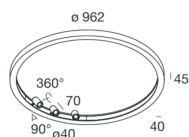

HALOS SPOT

109711.01

novalux
ITALIAN LIGHTING DESIGN SINCE 1948

Features

Use: Indoor
Type of installation: SUSPENDED, CEILING MOUNTED
Emission: INTERNAL
Optics: OPALE/SPOT
Beam: 20°
Colour: WHITE
Dimming: WITH ACCESSORY
Emergency: NO
L: Ø 962mm
A: 40mm
H: 45mm
Made in: ITALY
Warranty: 5 years
Weight: 6.8kg