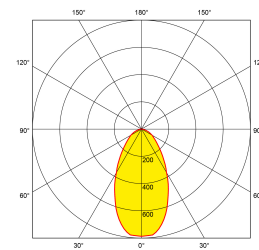

Product Image:

Line Drawing

Polar Curve

Product Specs:

Technology	LED	Input Voltage	220-240V AC
Lamp Base	Aucun	Positional Adjustment	Orientable
Number of LEDs	24	Luminaire Distribution	Accentuation
Lifetime L70 (hrs)	25.000	Input Frequency	/50HZ
Dimmable	Oui	IP Rating	IP44
IK Rating	IK07	Operating Env. Temp. (Min) °C	-20°C
Operating Env. Temp. (Max) °C	40°C	Power Factor	0.5
Overall Diameter (mm)	90	Height (mm)	55
Recess Depth (mm)	80	Cutout Diameter (mm)	70
Weight (Kg)	0.167		

SKU Table and Ordering:

SKU Code	Wattage	Beam Angle	Lumens	Lumens/Watt	CRI	Colour	Finish Colour
EN-DDL10260/30	8	60	620	78	80	3000	Blanc mat
EN-DDL10260/40	8	60	680	85	80	4000	Blanc mat

Compliance & Approvals: