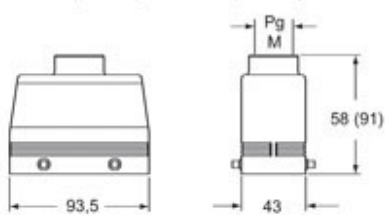

CHVW (CAVW) MHVW (MAVW)