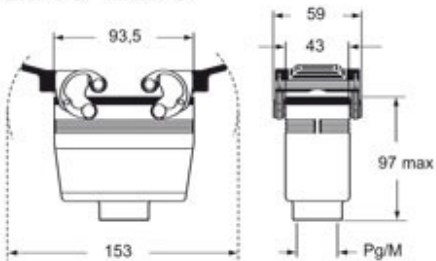

CAVW G MAVW G

Notes

Dimensions shown in mm are not binding and may be changed without notice.