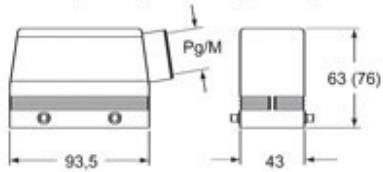

Catalogue drawings

CHOW (CAOW) MHOW (MAOW)