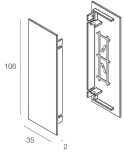

[View more product info](#)

RECTA

111415.01

novalux
ITALIAN LIGHTING DESIGN SINCE 1948

COMPLETION ACCESSORIES

RECTA: COPPIA TESTATE BI

111428.01

Novalux S.r.l. via Marzabotto, 2 40050 Funo di Argelato (BO) Italy
Tel: +39 051 860558 · Fax +39 051 6647859 · Mail: info@novalux.it · VAT number 00536541204 · novalux.com
Company subject to the management and coordination by SLV GmbH