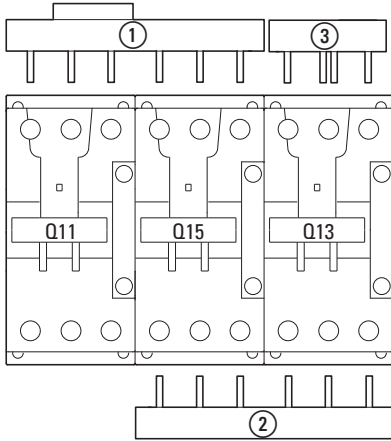

①

②

DILM65-XRL
 XTCEXRLD

DILM65-XP2
 XTCEXPBD

DILM65-XR
 XTCEXRBD

DILM65-XSL, XTCEXSDDL

03/19 IL03407048Z

Q11 =	Q15	Q13	Set	Spare parts
DILM40 XTCE040D...	DILM40 XTCE040D...	DILM40 XTCE040D...	DILM65-XSL XTCEXSDDL	DILM65-XP2 + DILM65-XR + DILM65-XS1 XTCEXPBD + XTCEXRBD + XTCEXSDBD
DILM50 XTCE050D...	DILM50 XTCE050D...			or – oder – ou – ó – oppure – 或者 – или
DILM65 XTCE065D...	DILM65 XTCE065D...			DILM65-XRL + DILM65-XS1 XTCEXRDL + XTCEXSDBD

①	②	③
DILM65-XSL XTCEXSDDL	DILM65-XP2 XTCEXPBD	DILM65-XR XTCEXRBD
		DILM65-XS1 XTCEXSDBD

2/2 Emergency On Call Service: Local representative (Eaton.eu/aftersales) or +49 (0) 180 5 223822 (de, en)

Eaton Industries GmbH, Hein-Moeller-Straße 7-11,
53115 Bonn, Germany