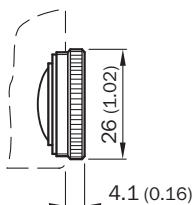

Ordering information

Type	Part no.
OBJ-LUT3-10	2016348

Other models and accessories → www.sick.com/

Detailed technical data

Technical specifications

Accessory group	Lenses and accessories
Description	Lens, 10 mm sensing distance
Diameter	26 mm
Focal length	10 mm
Thread size	M25 x 0.75

Classifications

ECLASS 5.0	27279205
ECLASS 5.1.4	27279205
ECLASS 6.0	27279205
ECLASS 6.2	27279205
ECLASS 7.0	27279205
ECLASS 8.0	27279205
ECLASS 8.1	27279205
ECLASS 9.0	27273603
ECLASS 10.0	27273603
ECLASS 11.0	27273603
ECLASS 12.0	27273603
ETIM 5.0	EC001776
ETIM 6.0	EC001776
ETIM 7.0	EC001776
ETIM 8.0	EC001776
UNSPSC 16.0901	45121603

Dimensional drawing (Dimensions in mm (inch))