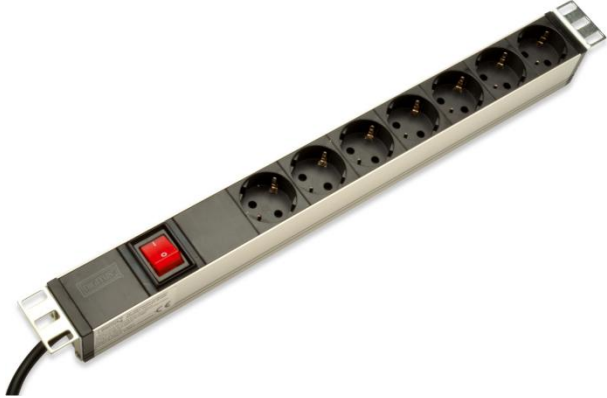

DIGITUS® Aluminum Outlet Strip, 7 outlets, with switch, 2 m supply safety plug

✓ 19" rack mount

✓ 7x safety outlets

✓ Safety outlets turned by 35°

✓ Aluminum profile

Abstract

DIGITUS® Aluminum Outlet Strip, 7 x safety outlets, with switch

Features

- Safe and professional power in the 19" range
- 7x safety outlets 250 VAC 50/60 Hz / 16 A / 4000 W
- Aluminum profile
- 35° turned safety outlets
- Illuminated switch - protected against accidental power off
- 2 mounting brackets included, variable to change from left to right
- Cable: 2 m H05VV-F 3G1,5 mm² with safety plug
- Right angle safety plug with double earthing

Product Overview

The DIGITUS® power distribution units are the perfect solution for you 19" network- or server cabinet. Optimized for rack installation with 220-240 V 50-60 Hz the DIGITUS® PDU offer you the best performance with qualified efficiency. The 19" fixing material provides an optimized enclosing on the profile rails of your cabinets. Every PDU can be mounted horizontally as well as vertically and has the possibility, according to the cabinet, to be mounted faced up or down.

Product Images

Product Number Information

DN-95402 DIGITUS[®] 1U Aluminum PDU, rack mount, 16 A, 4000 W, 250V AC 50/60 Hz,
7x safety outlets, switch

More Power Distribution Units (PDU) from DIGITUS[®]

DN-95401 DIGITUS[®] 1U Aluminum PDU, rack mount, 16 A, 4000 W, 250 VAC 50/60 Hz,
8x safety outlets CEE 7/7