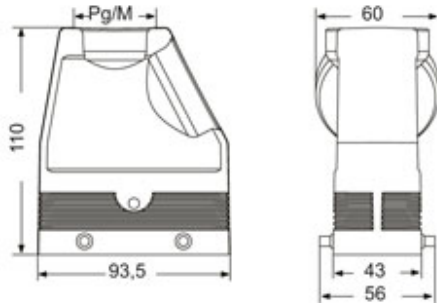

Technical data

IP degree of protection	IP65 / IP66 / IP69
--------------------------------	--------------------

Further technical details

Weight	281,00 g
Operating temperature range (min, max)	-40°C...+125°C

General ordering information

EAN13 code	8015747188791
-------------------	---------------

Packaging Information

Sub-packaging weight	0,28 kg
Sub-packaging description	Plastic packaging
Sub-packaging quantity	1 Pcs
Sub-packaging EAN barcode	8015747210003

Part number

CIV 16.29

Catalogue drawings

Notes

Dimensions shown in mm are not binding and may be changed without notice.
