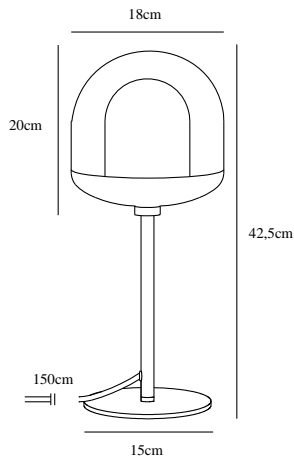

MAGIA | TABLE LIGHTING | BLACK

2112035003

nordlux®

Voltage (V): 230 Volt
IP degree if the fixture includes two types of IP degree: IP20
Maximum compatible bulb wattage (W): 15W
Class (Class I, Class II, Class III): Class 2 (Double isolated)
Lampholder type (eg, E27/E14, etc): E27
Switch placement: On the cable

Primary material: Glass
Secondary material: Metal
Color of the cable: Black
Length of the cable (cm): 150
Is the cable replaceable: False

Color: Black
Height (cm): 42.5
Width (cm): 18
Tube Diameter (cm): 1.6
Shade Diameter (cm): 18
Base Dimention (cm): 15
Lenght (cm): 18

EAN: 5704924005183
TUN: 2148719
Item Number: 2112035003

Pcs Per Master Carton: 3
Sales Box Height (cm): 50.5
Sales Box Width(cm): 23
Sales Box Depth (cm): 20
Sales Box Volume m³ : 0.0232
Net weight of the luminaire (kg): 2.075