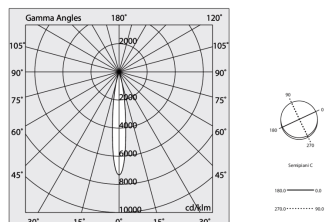

Novalux S.r.l. via Marzabotto, 2 40050 Funo di Argelato (BO) Italy
Tel: +39 051 860558 · Fax +39 051 6647859 · Mail: info@novalux.it · VAT number 00536541204 · novalux.com
Company subject to the management and coordination by SLV GmbH

This technical data sheet is owned by Novalux S.r.l., all rights reserved. Novalux S.r.l. reserves the right to make changes without prior notice.