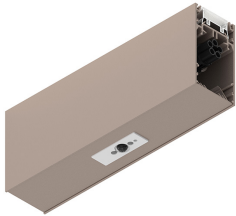

HERO B

1087D9.21

novalux
ITALIAN LIGHTING DESIGN SINCE 1948

Features

Use: Indoor
Type of installation: SUSPENDED
Colour: CAPPUCCINO
Dimming: DALI
L: 250mm
A: 53mm
H: 92mm
Made in: ITALY
Warranty: 5 years

Tech data