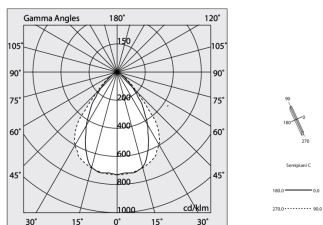

HERO C

108814.01 + 108917.99

novalux
ITALIAN LIGHTING DESIGN SINCE 1948

Features

Use: Indoor
Type of installation: RECESSED INTO PLASTERBOARD
Emission: DIRECT
Optics: MICROPRISMATIZED
Colour: WHITE
Dimming: ON/OFF
Emergency: NO
L: 589x589mm
A: 61mm
H: 68mm
Made in: ITALY
Warranty: 5 years
Weight: 2.1kg

Tech data

Luminaire input power: 28.5W
Luminaire luminous flux: 2131lm
IP: 40
Insulation class: I
Supply voltage: 220-240V 50/60Hz
UGR: <19
SELV: Si

Source

Light source: LED
Source power: 24W
Colour temperature: 3000K
CRI: >90
Colour tolerance: 3 Step MacAdam
LED lifespan: 50000h L80 B20