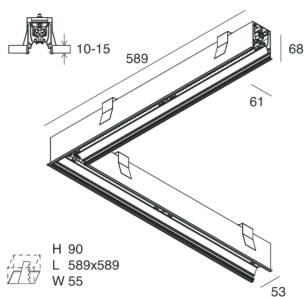

HERO C

108814.01 + 108917.99

novalux
ITALIAN LIGHTING DESIGN SINCE 1948

Features

Use: Indoor
Type of installation: RECESSED INTO PLASTERBOARD
Emission: DIRECT
Optics: MICROPRISMATIZED
Colour: WHITE
Dimming: ON/OFF
Emergency: NO
L: 589x589mm
A: 61mm
H: 68mm
Made in: ITALY
Warranty: 5 years
Weight: 2.1kg