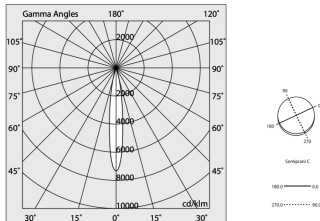

P-30 PCB

105827.02

novalux
ITALIAN LIGHTING DESIGN SINCE 1948

Features

Use: Indoor
Type of installation: RECESSED INTO PLASTERBOARD
Emission: ADJUSTABLE
Optics: SPOT
Beam: 14°
Colour: BLACK
Dimming: ON/OFF
Emergency: NO
L: 800mm
A: 31mm
H: 31mm
Made in: ITALY
Warranty: 5 years