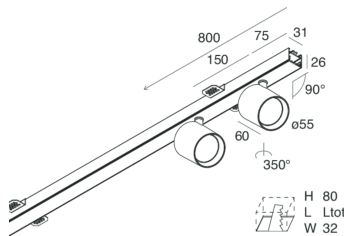

P-30 PCB

105827.02

novalux
ITALIAN LIGHTING DESIGN SINCE 1948

Features

Use: Indoor
Type of installation: RECESSED INTO PLASTERBOARD
Emission: ADJUSTABLE
Optics: SPOT
Beam: 14°
Colour: BLACK
Dimming: ON/OFF
Emergency: NO
L: 800mm
A: 31mm
H: 31mm
Made in: ITALY
Warranty: 5 years