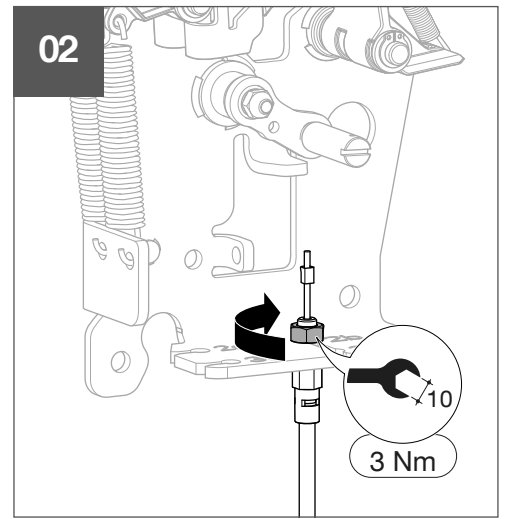

HWY230H

6LE007893A

3C:3x

01

02

03

04

3C

- ACB1 : 2b ➔ 2a (ACB2)
- ACB1 : 3b ➔ 3a (ACB3)
- ACB2 : 2b ➔ 2a (ACB3)
- ACB2 : 3b ➔ 3a (ACB1)
- ACB3 : 2b ➔ 2a (ACB1)
- ACB3 : 3b ➔ 3a (ACB2)

Warning !
 After adjustment, if the cable management is changed, the setting must be redone.