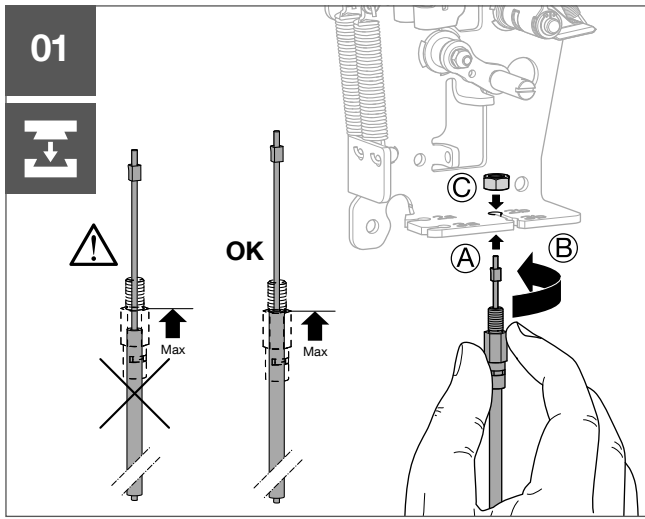

HWY230H

6LE007893A

3C:3x

01

02

03

04

3C

- ACB1 : 2b ➔ 2a (ACB2)
- ACB1 : 3b ➔ 3a (ACB3)
- ACB2 : 2b ➔ 2a (ACB3)
- ACB2 : 3b ➔ 3a (ACB1)
- ACB3 : 2b ➔ 2a (ACB1)
- ACB3 : 3b ➔ 3a (ACB2)

Warning !
 After adjustment, if the cable management is changed, the setting must be redone.