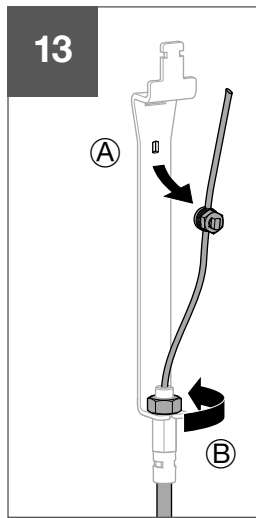

HWY230H

6LE007893A

3C:3x

01

02

03

04

3C

- ACB1 : 2b ➔ 2a (ACB2)
- ACB1 : 3b ➔ 3a (ACB3)
- ACB2 : 2b ➔ 2a (ACB3)
- ACB2 : 3b ➔ 3a (ACB1)
- ACB3 : 2b ➔ 2a (ACB1)
- ACB3 : 3b ➔ 3a (ACB2)

Warning !
 After adjustment, if the cable management is changed, the setting must be redone.