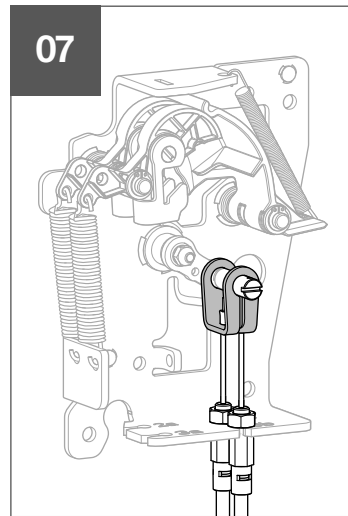

HWY230H

6LE007893A

3C:3x

01

02

03

04

3C

- ACB1 : 2b ➔ 2a (ACB2)
- ACB1 : 3b ➔ 3a (ACB3)
- ACB2 : 2b ➔ 2a (ACB3)
- ACB2 : 3b ➔ 3a (ACB1)
- ACB3 : 2b ➔ 2a (ACB1)
- ACB3 : 3b ➔ 3a (ACB2)

Warning !
 After adjustment, if the cable management is changed, the setting must be redone.