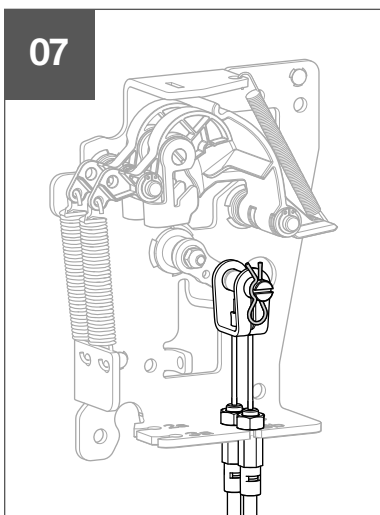

HWY230H

6LE007893A

3C:3x

01

02

03

04

3C

- ACB1 : 2b ➔ 2a (ACB2)
- ACB1 : 3b ➔ 3a (ACB3)
- ACB2 : 2b ➔ 2a (ACB3)
- ACB2 : 3b ➔ 3a (ACB1)
- ACB3 : 2b ➔ 2a (ACB1)
- ACB3 : 3b ➔ 3a (ACB2)

Warning !
 After adjustment, if the cable management is changed, the setting must be redone.