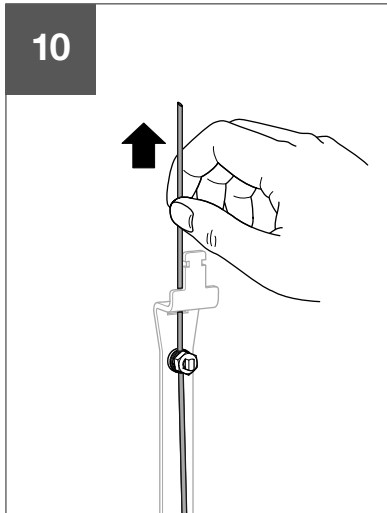

HWY230H

6LE007893A

3C:3x

01

02

03

04

3C

- ACB1 : 2b ➔ 2a (ACB2)
- ACB1 : 3b ➔ 3a (ACB3)
- ACB2 : 2b ➔ 2a (ACB3)
- ACB2 : 3b ➔ 3a (ACB1)
- ACB3 : 2b ➔ 2a (ACB1)
- ACB3 : 3b ➔ 3a (ACB2)

Warning !
 After adjustment, if the cable management is changed, the setting must be redone.