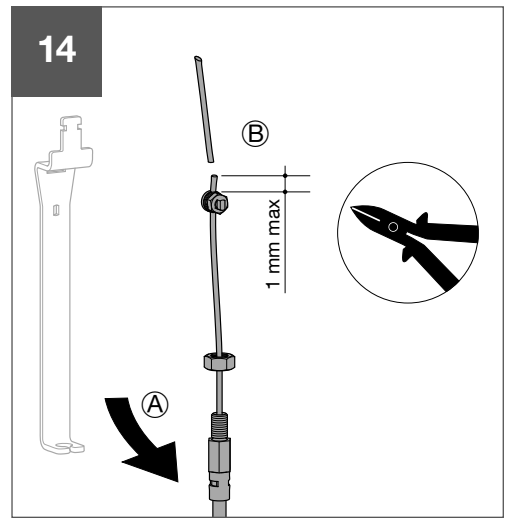

HWY230H

6LE007893A

3C:3x

01

02

03

04

3C

- ACB1 : 2b ➔ 2a (ACB2)
- ACB1 : 3b ➔ 3a (ACB3)
- ACB2 : 2b ➔ 2a (ACB3)
- ACB2 : 3b ➔ 3a (ACB1)
- ACB3 : 2b ➔ 2a (ACB1)
- ACB3 : 3b ➔ 3a (ACB2)

Warning !
 After adjustment, if the cable management is changed, the setting must be redone.