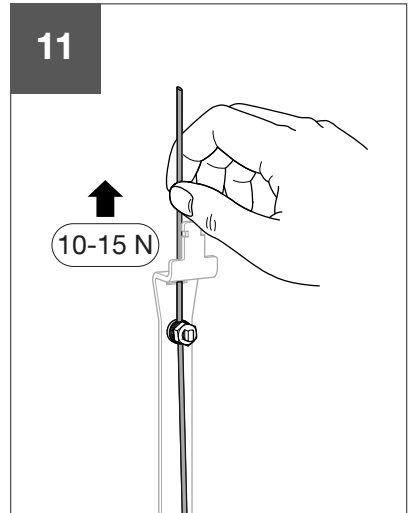

HWY230H

6LE007893A

3C:3x

01

02

03

04

3C

- ACB1 : 2b ➔ 2a (ACB2)
- ACB1 : 3b ➔ 3a (ACB3)
- ACB2 : 2b ➔ 2a (ACB3)
- ACB2 : 3b ➔ 3a (ACB1)
- ACB3 : 2b ➔ 2a (ACB1)
- ACB3 : 3b ➔ 3a (ACB2)

Warning !
 After adjustment, if the cable management is changed, the setting must be redone.