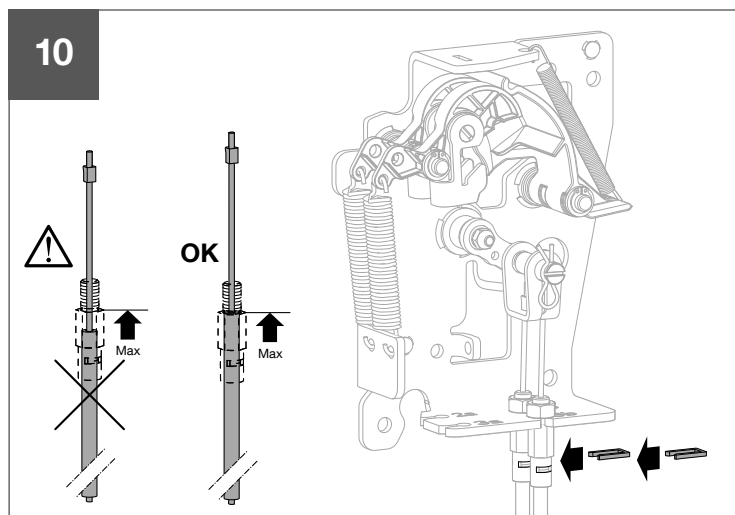

HWY230H

6LE007893A

3C:3x

01

02

03

04

3C

- ACB1 : 2b ➔ 2a (ACB2)
- ACB1 : 3b ➔ 3a (ACB3)
- ACB2 : 2b ➔ 2a (ACB3)
- ACB2 : 3b ➔ 3a (ACB1)
- ACB3 : 2b ➔ 2a (ACB1)
- ACB3 : 3b ➔ 3a (ACB2)

Warning !
 After adjustment, if the cable management is changed, the setting must be redone.