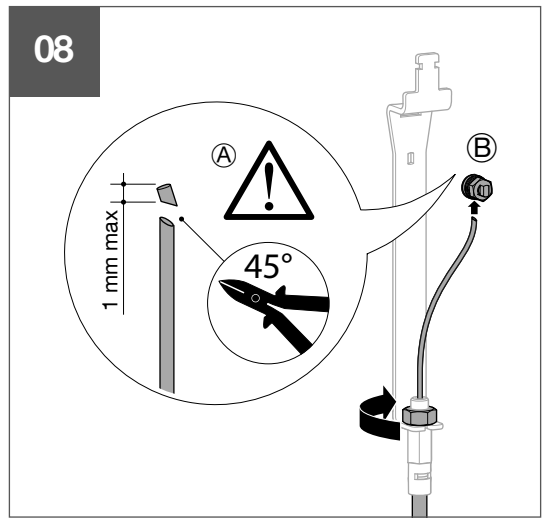

HWY230H

6LE007893A

3C:3x

01

02

03

04

3C

- ACB1 : 2b ➔ 2a (ACB2)
- ACB1 : 3b ➔ 3a (ACB3)
- ACB2 : 2b ➔ 2a (ACB3)
- ACB2 : 3b ➔ 3a (ACB1)
- ACB3 : 2b ➔ 2a (ACB1)
- ACB3 : 3b ➔ 3a (ACB2)

Warning !
 After adjustment, if the cable management is changed, the setting must be redone.