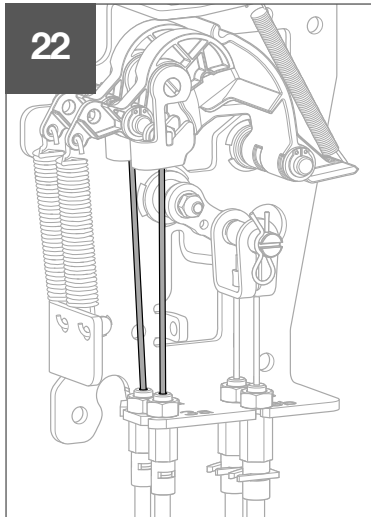

HWY230H

6LE007893A

3C:3x

01

02

03

04

3C

- ACB1 : 2b ➔ 2a (ACB2)
- ACB1 : 3b ➔ 3a (ACB3)
- ACB2 : 2b ➔ 2a (ACB3)
- ACB2 : 3b ➔ 3a (ACB1)
- ACB3 : 2b ➔ 2a (ACB1)
- ACB3 : 3b ➔ 3a (ACB2)

Warning !
 After adjustment, if the cable management is changed, the setting must be redone.