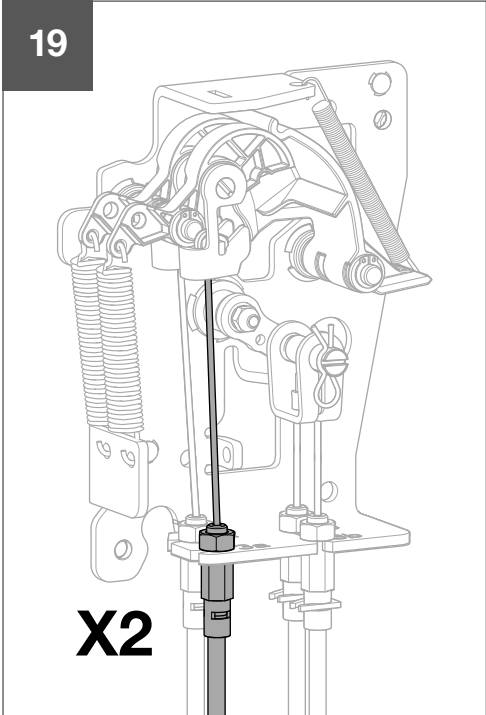

HWY230H

6LE007893A

3C:3x

01

02

03

04

3C

- ACB1 : 2b ➔ 2a (ACB2)
- ACB1 : 3b ➔ 3a (ACB3)
- ACB2 : 2b ➔ 2a (ACB3)
- ACB2 : 3b ➔ 3a (ACB1)
- ACB3 : 2b ➔ 2a (ACB1)
- ACB3 : 3b ➔ 3a (ACB2)

Warning !
 After adjustment, if the cable management is changed, the setting must be redone.