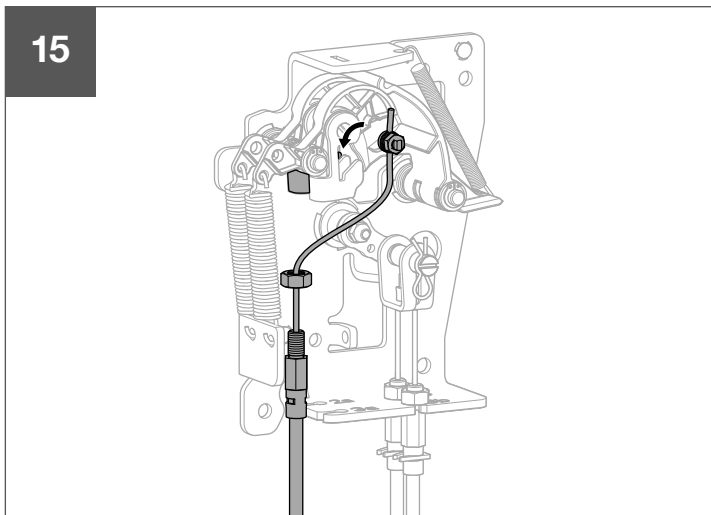

HWY230H

6LE007893A

3C:3x

01

02

03

04

3C

- ACB1 : 2b ➔ 2a (ACB2)
- ACB1 : 3b ➔ 3a (ACB3)
- ACB2 : 2b ➔ 2a (ACB3)
- ACB2 : 3b ➔ 3a (ACB1)
- ACB3 : 2b ➔ 2a (ACB1)
- ACB3 : 3b ➔ 3a (ACB2)

Warning !
 After adjustment, if the cable management is changed, the setting must be redone.