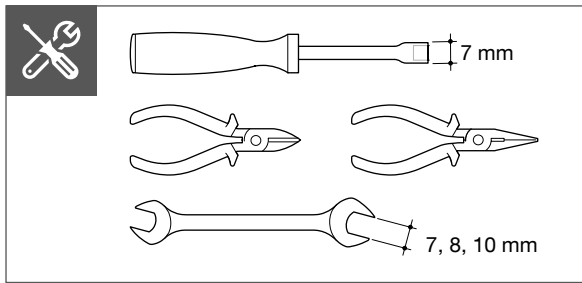

HWY230H

6LE007893A

3C:3x

01

02

03

04

3C

- ACB1 : 2b ➔ 2a (ACB2)
- ACB1 : 3b ➔ 3a (ACB3)
- ACB2 : 2b ➔ 2a (ACB3)
- ACB2 : 3b ➔ 3a (ACB1)
- ACB3 : 2b ➔ 2a (ACB1)
- ACB3 : 3b ➔ 3a (ACB2)

Warning !
 After adjustment, if the cable management is changed, the setting must be redone.