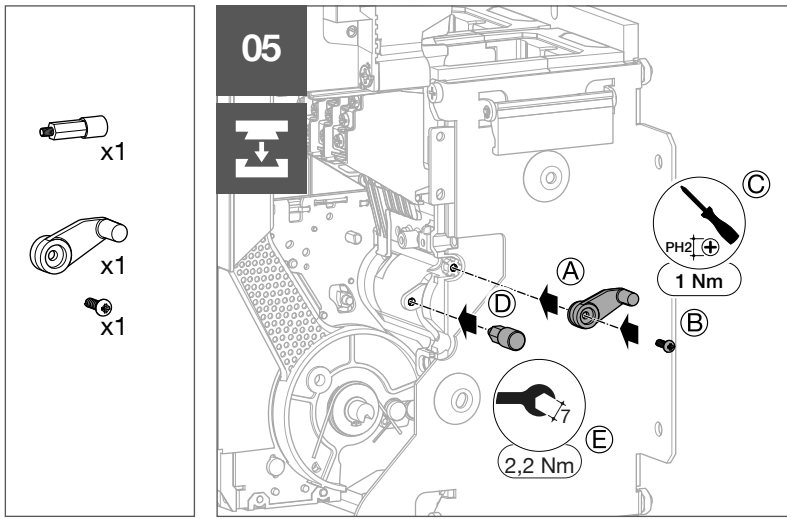

HWY230H

6LE007893A

3C:3x

01

02

03

04

3C

- ACB1 : 2b ➔ 2a (ACB2)
- ACB1 : 3b ➔ 3a (ACB3)
- ACB2 : 2b ➔ 2a (ACB3)
- ACB2 : 3b ➔ 3a (ACB1)
- ACB3 : 2b ➔ 2a (ACB1)
- ACB3 : 3b ➔ 3a (ACB2)

Warning !
 After adjustment, if the cable management is changed, the setting must be redone.