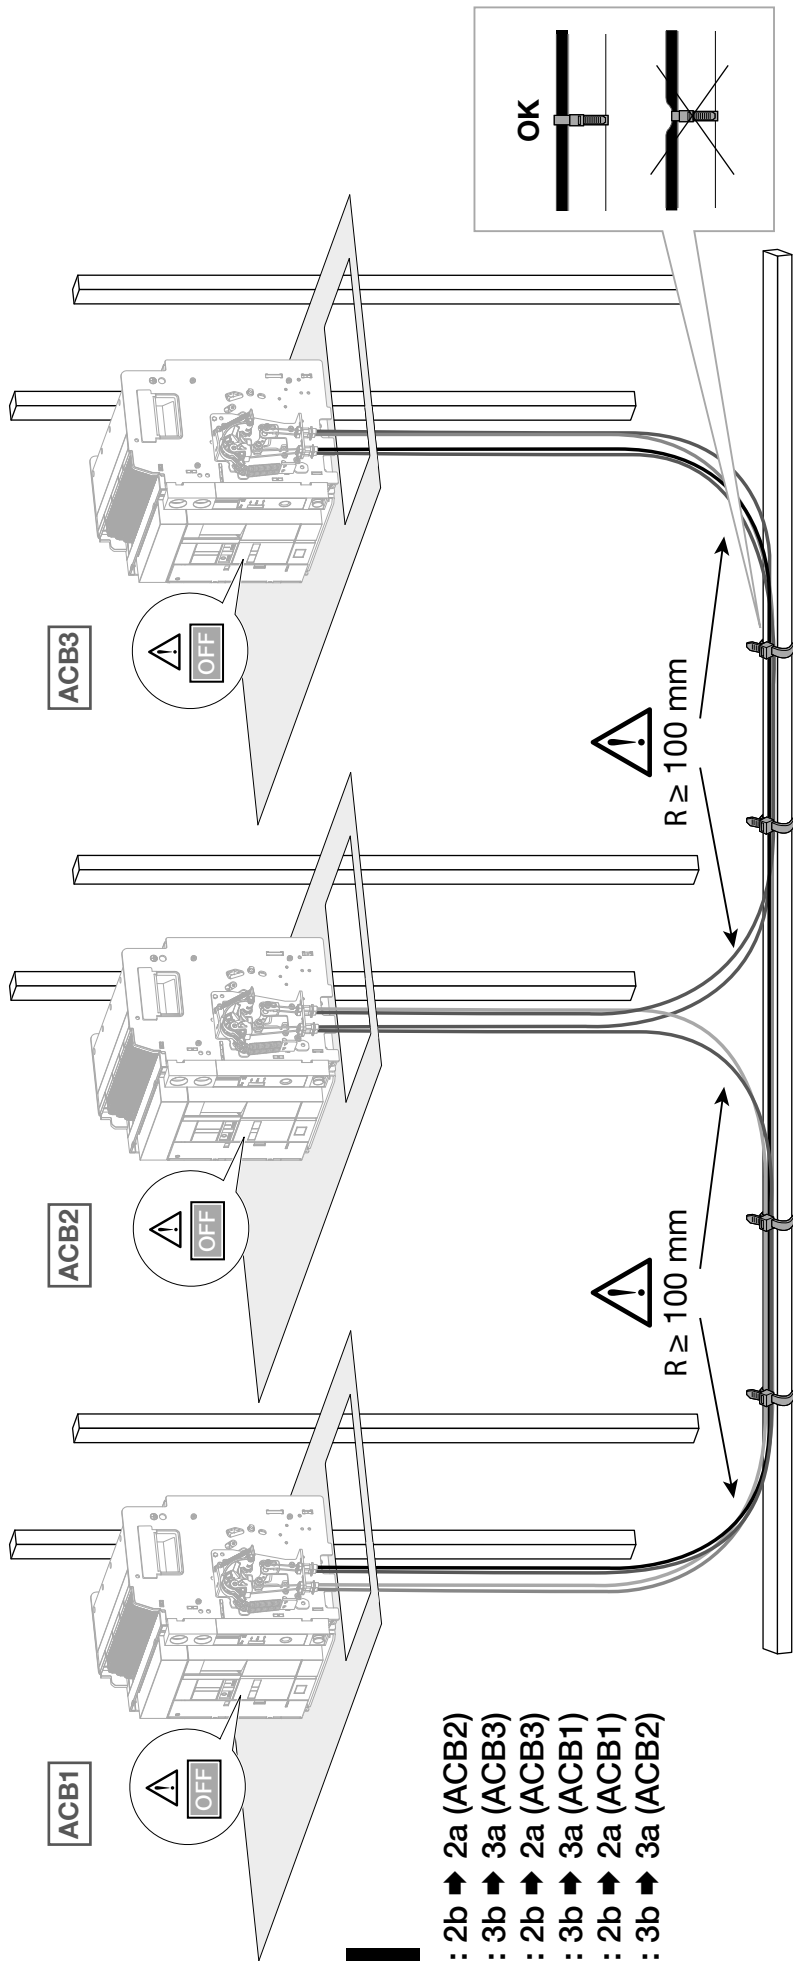

HWY230H

6LE007893A

3C:3x

01

02

03

04

3C

- ACB1 : 2b ➔ 2a (ACB2)
- ACB1 : 3b ➔ 3a (ACB3)
- ACB2 : 2b ➔ 2a (ACB3)
- ACB2 : 3b ➔ 3a (ACB1)
- ACB3 : 2b ➔ 2a (ACB1)
- ACB3 : 3b ➔ 3a (ACB2)

Warning !
 After adjustment, if the cable management is changed, the setting must be redone.

T

⚠ TEST WARNING → **6LE009729Aa**