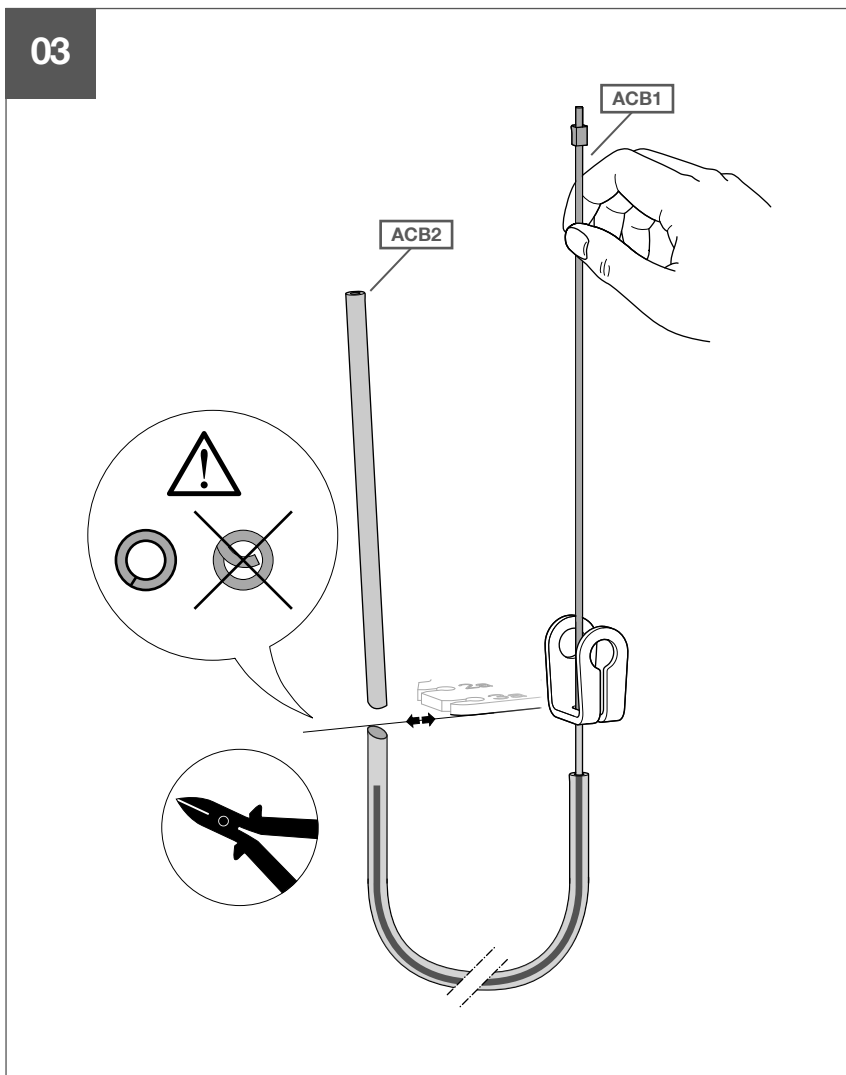

HWY230H

6LE007893A

3C:3x

01

02

03

04

3C

- ACB1 : 2b ➔ 2a (ACB2)
- ACB1 : 3b ➔ 3a (ACB3)
- ACB2 : 2b ➔ 2a (ACB3)
- ACB2 : 3b ➔ 3a (ACB1)
- ACB3 : 2b ➔ 2a (ACB1)
- ACB3 : 3b ➔ 3a (ACB2)

Warning !
 After adjustment, if the cable management is changed, the setting must be redone.