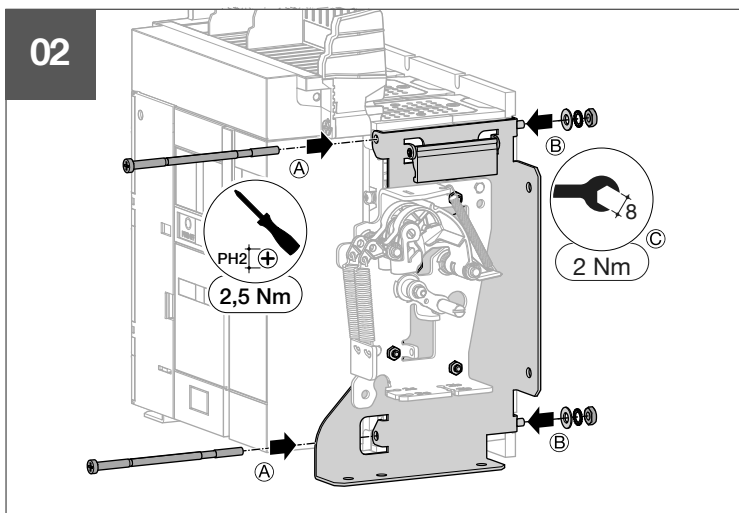

HWY230H

6LE007893A

3C:3x

01

02

03

04

3C

- ACB1 : 2b ➔ 2a (ACB2)
- ACB1 : 3b ➔ 3a (ACB3)
- ACB2 : 2b ➔ 2a (ACB3)
- ACB2 : 3b ➔ 3a (ACB1)
- ACB3 : 2b ➔ 2a (ACB1)
- ACB3 : 3b ➔ 3a (ACB2)

Warning !
 After adjustment, if the cable management is changed, the setting must be redone.