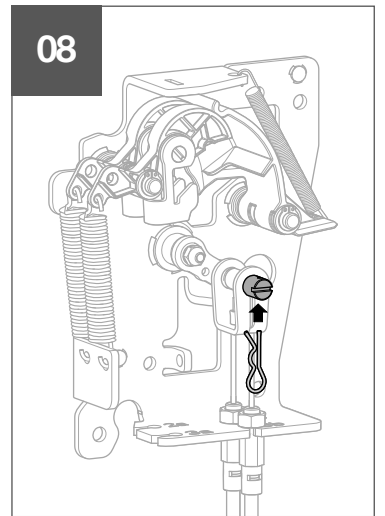

HWY230H

6LE007893A

3C:3x

01

02

03

04

3C

- ACB1 : 2b ➔ 2a (ACB2)
- ACB1 : 3b ➔ 3a (ACB3)
- ACB2 : 2b ➔ 2a (ACB3)
- ACB2 : 3b ➔ 3a (ACB1)
- ACB3 : 2b ➔ 2a (ACB1)
- ACB3 : 3b ➔ 3a (ACB2)

Warning !
 After adjustment, if the cable management is changed, the setting must be redone.