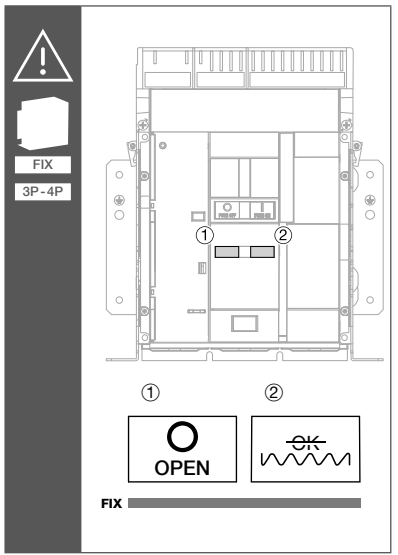

HWY230H

6LE007893A

3C:3x

01

02

03

04

3C

- ACB1 : 2b ➔ 2a (ACB2)
- ACB1 : 3b ➔ 3a (ACB3)
- ACB2 : 2b ➔ 2a (ACB3)
- ACB2 : 3b ➔ 3a (ACB1)
- ACB3 : 2b ➔ 2a (ACB1)
- ACB3 : 3b ➔ 3a (ACB2)

Warning !
 After adjustment, if the cable management is changed, the setting must be redone.