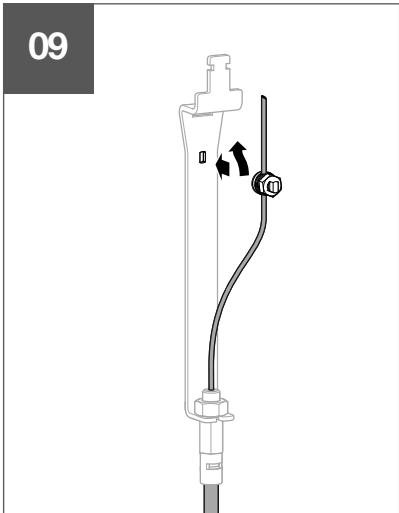

HWY230H

6LE007893A

3C:3x

01

02

03

04

3C

- ACB1 : 2b ➔ 2a (ACB2)
- ACB1 : 3b ➔ 3a (ACB3)
- ACB2 : 2b ➔ 2a (ACB3)
- ACB2 : 3b ➔ 3a (ACB1)
- ACB3 : 2b ➔ 2a (ACB1)
- ACB3 : 3b ➔ 3a (ACB2)

Warning !
 After adjustment, if the cable management is changed, the setting must be redone.