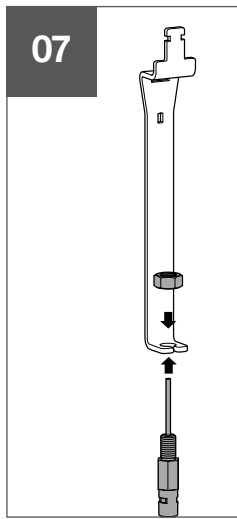

HWY230H

6LE007893A

3C:3x

01

02

03

04

3C

- ACB1 : 2b ➔ 2a (ACB2)
- ACB1 : 3b ➔ 3a (ACB3)
- ACB2 : 2b ➔ 2a (ACB3)
- ACB2 : 3b ➔ 3a (ACB1)
- ACB3 : 2b ➔ 2a (ACB1)
- ACB3 : 3b ➔ 3a (ACB2)

Warning !
 After adjustment, if the cable management is changed, the setting must be redone.