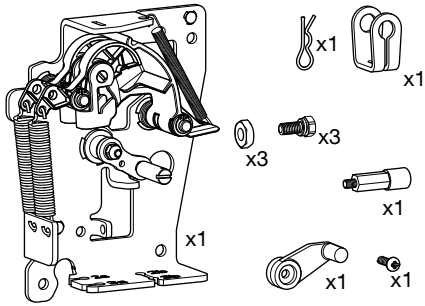

HWY230H

6LE007893A

3C:3x

01

02

03

04

3C

- ACB1 : 2b ➔ 2a (ACB2)
- ACB1 : 3b ➔ 3a (ACB3)
- ACB2 : 2b ➔ 2a (ACB3)
- ACB2 : 3b ➔ 3a (ACB1)
- ACB3 : 2b ➔ 2a (ACB1)
- ACB3 : 3b ➔ 3a (ACB2)

Warning !
 After adjustment, if the cable management is changed, the setting must be redone.