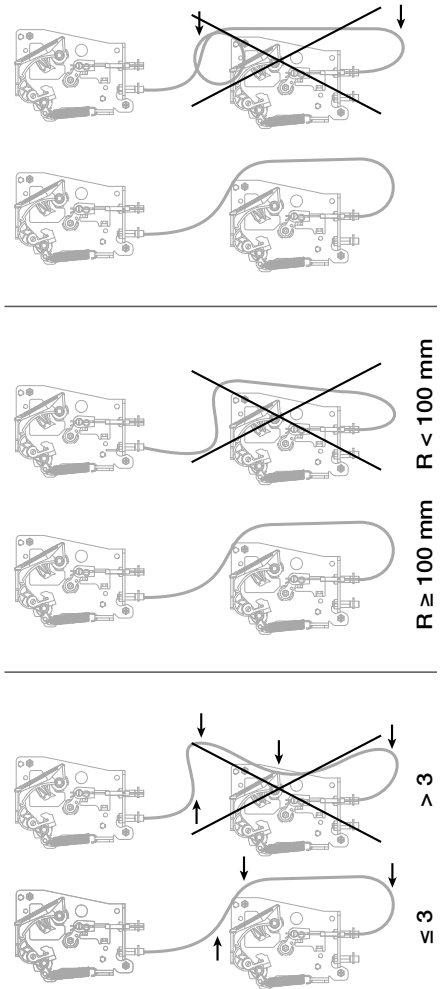

HWY230H

6LE007893A

3C:3x

01

02

03

04

3C

- ACB1 : 2b ➔ 2a (ACB2)
- ACB1 : 3b ➔ 3a (ACB3)
- ACB2 : 2b ➔ 2a (ACB3)
- ACB2 : 3b ➔ 3a (ACB1)
- ACB3 : 2b ➔ 2a (ACB1)
- ACB3 : 3b ➔ 3a (ACB2)

Warning !
 After adjustment, if the cable management is changed, the setting must be redone.

T

⚠ TEST WARNING → **6LE009729Aa**