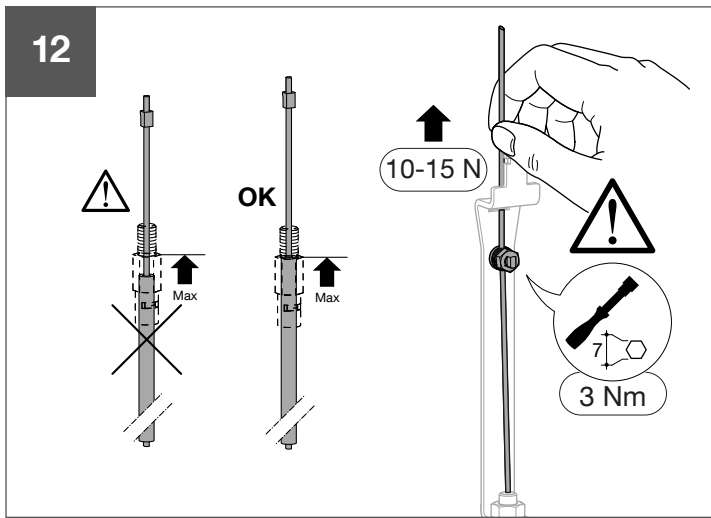

HWY230H

6LE007893A

3C:3x

01

02

03

04

3C

- ACB1 : 2b ➔ 2a (ACB2)
- ACB1 : 3b ➔ 3a (ACB3)
- ACB2 : 2b ➔ 2a (ACB3)
- ACB2 : 3b ➔ 3a (ACB1)
- ACB3 : 2b ➔ 2a (ACB1)
- ACB3 : 3b ➔ 3a (ACB2)

Warning !
 After adjustment, if the cable management is changed, the setting must be redone.