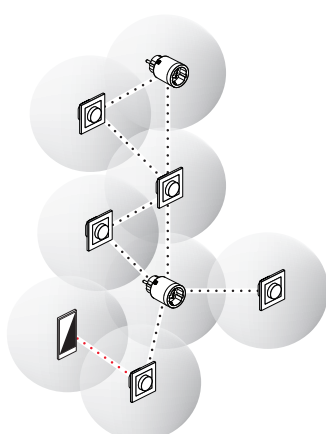

On/Off Countdown Mode in App

Adjust Countdown Time

Range

Mesh grid function

LEDDIM Guide

<http://www.sg-as.no/leddim/>

iOS LEDDim Guide

1. REGISTER create account