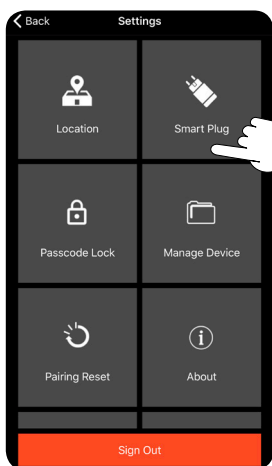

On/Off Countdown Mode in App

Adjust Countdown Time

Range

Mesh grid function

LEDDIM Guide

<http://www.sg-as.no/leddim/>

iOS LEDDim Guide

1. REGISTER create account