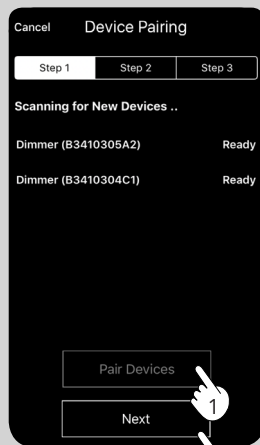

On/Off Countdown Mode in App

Adjust Countdown Time

Range

Mesh grid function

LEDDIM Guide

<http://www.sg-as.no/leddim/>

iOS LEDDim Guide

1. REGISTER create account

2. LOCATION create location

3. MANAGE DEVICE add dimmers

4. GROUP
create group

5. LOCATION
Share location

Android LEDDim Guide

1. REGISTER create account

2. LOCATION create location

3. MANAGE DEVICE
add dimmers