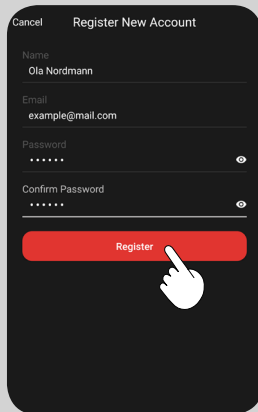

On/Off Countdown Mode in App

Adjust Countdown Time

Range

Mesh grid function

LEDDIM Guide

<http://www.sg-as.no/leddim/>

iOS LEDDim Guide

1. REGISTER create account

2. LOCATION create location

3. MANAGE DEVICE add dimmers

4. GROUP
create group

5. LOCATION
Share location

Android LEDDim Guide

1. REGISTER create account

2. LOCATION create location

3. MANAGE DEVICE
add dimmers