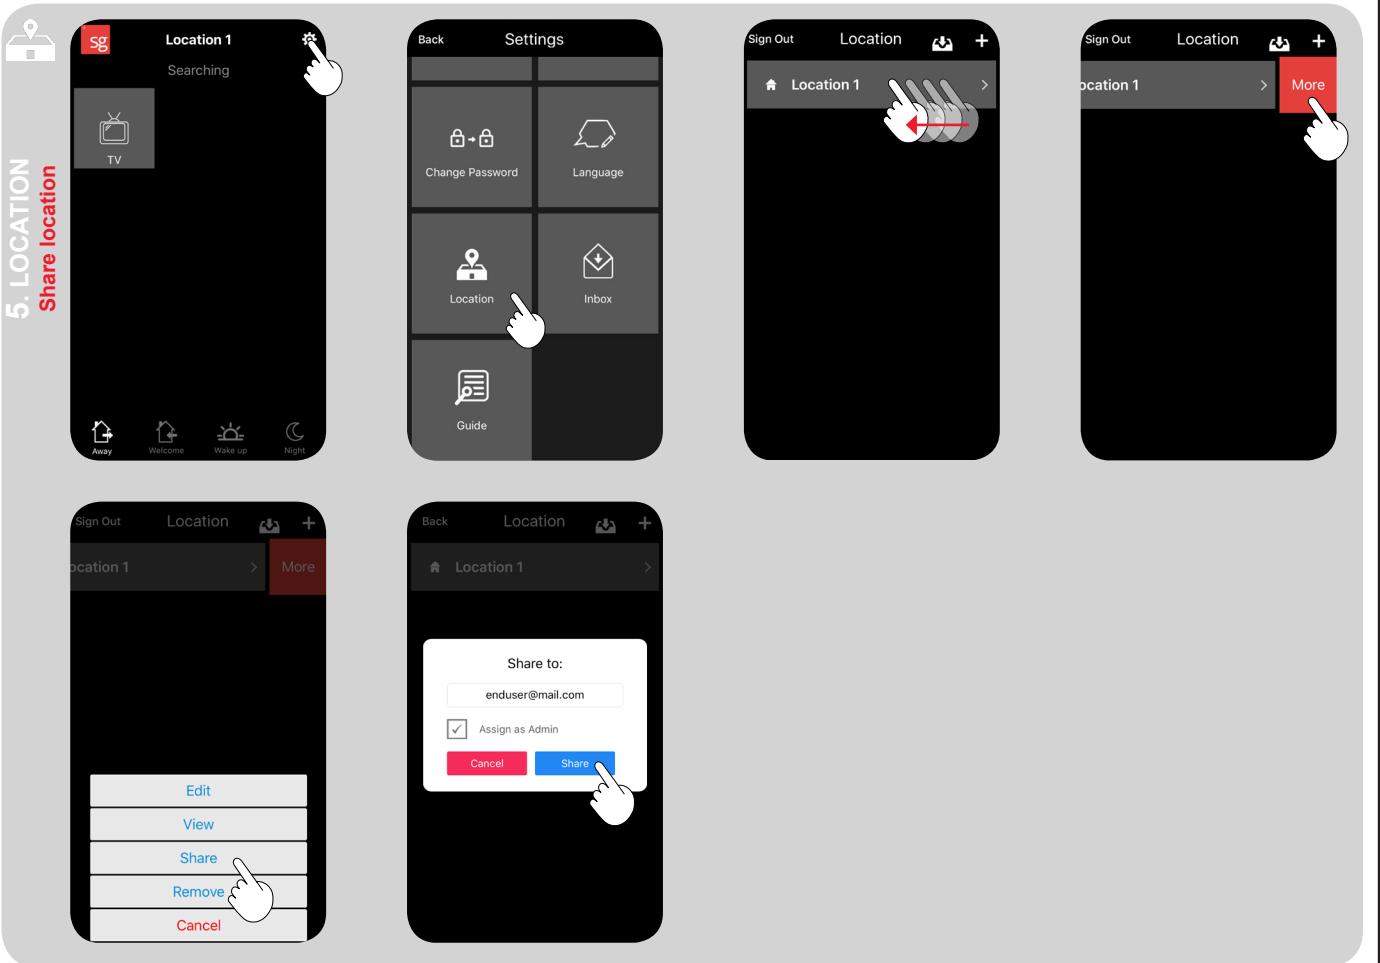

On/Off Countdown Mode in App

Adjust Countdown Time

Range

Mesh grid function

LEDDIM Guide

<http://www.sg-as.no/leddim/>

iOS LEDDim Guide

1. REGISTER create account

2. LOCATION create location

3. MANAGE DEVICE add dimmers

4. GROUP
create group

5. LOCATION
Share location

Android LEDDim Guide

1. REGISTER create account

2. LOCATION create location

3. MANAGE DEVICE
add dimmers