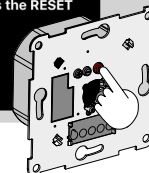

3. MANAGE DEVICE add dimmers