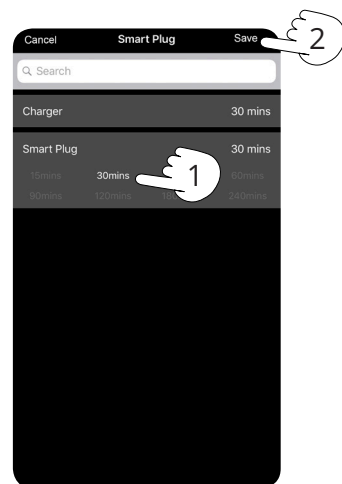

On/Off Countdown Mode in App

Adjust Countdown Time

Range

Mesh grid function

LEDDIM Guide

<http://www.sg-as.no/leddim/>

iOS LEDDim Guide

1. REGISTER create account