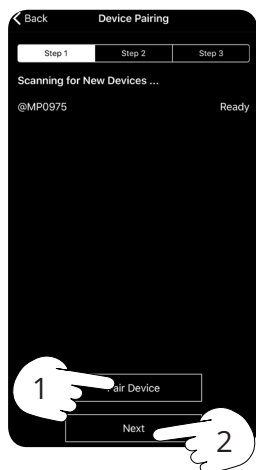

Smart Plug

220-240V, 50/60Hz, 13A, ≤3000W, -20°C to 35°C

LEDDim App

Android OS 5.1, Ram 2.5GB mid-range CPUs<

iOS 9.0, iPhone 5s<

<http://www.sg-as.no/leddim/getapp/>

Manual

ON

OFF

Manual Countdown Mode

①

ON

②

③

5 sec

1 sec

5 sec

By default.
Adjustable in App.

Smart Plug

Rev: 27.09.2018

NORWAY SG Armaturen AS
Tlf:+47 37 50 03 00
firmapost@sg-as.no
www.sg-as.no

SWEDEN SG Armaturen AB
Tel: +46 31 81 71 10
info@sg-ab.se
www.sg-ab.se

FRANCE SG Lighting SA/NV
Tel: +33(0) 4 94 93 00 00
info.france@sglighting.fr
www.sglighting.net

GERMANY SG Leuchten GmbH
Tel: +49 40 23 99 44 59
info@sg-leuchten.de
www.sg-leuchten.de

DENMARK SG Armaturen A/S
Tel: +45 70 70 72 13
info@sg-as.dk
www.sg-as.dk

FINLAND SG Armaturen Oy
info@sg-oy.fi
www.sg-oy.fi

BENELUX SG Lighting SA/NV
Tel: +32(0) 15 20 72 71
info.benelux@sglighting.net
www.sglighting.net

INTERNATIONAL SG Lighting Co Ltd.
Tel: +86 769 88 49 20 88
cindy@sgdgc.com
www.sg-as.com