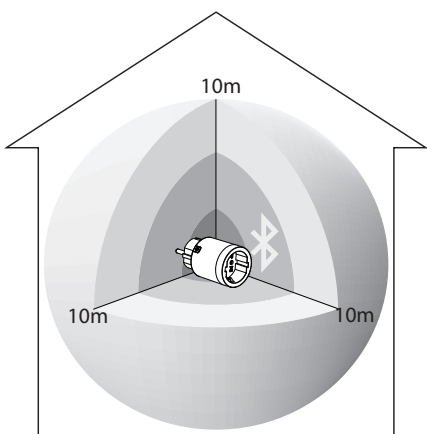

On/Off Countdown Mode in App

Adjust Countdown Time

Range

Mesh grid function

LEDDIM Guide

<http://www.sg-as.no/leddim/>

iOS LEDDim Guide

1. REGISTER create account