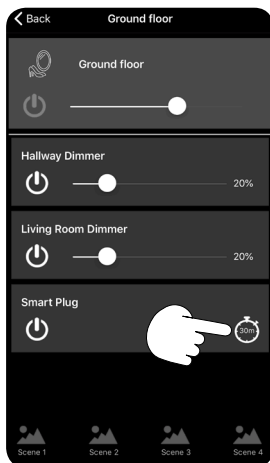

On/Off Countdown Mode in App

Adjust Countdown Time

Range

Mesh grid function

LEDDIM Guide

<http://www.sg-as.no/leddim/>

iOS LEDDim Guide

1. REGISTER create account