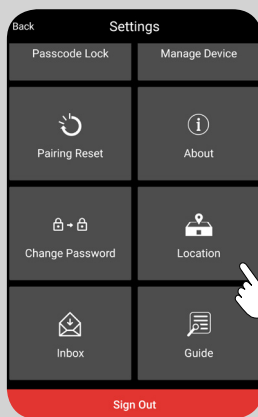

2. LOCATION create location

3. MANAGE DEVICE add dimmers

4. GROUP
create group

5. LOCATION
Share location

Android LEDDim Guide

1. REGISTER create account

2. LOCATION create location

3. MANAGE DEVICE
add dimmers