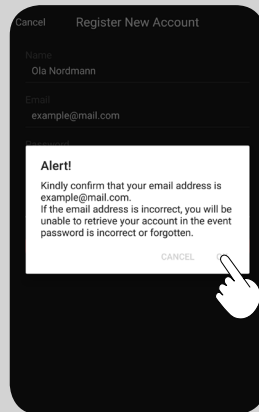

2. LOCATION create location

3. MANAGE DEVICE add dimmers

4. GROUP
create group

5. LOCATION
Share location

Android LEDDim Guide

1. REGISTER create account

2. LOCATION create location

3. MANAGE DEVICE
add dimmers