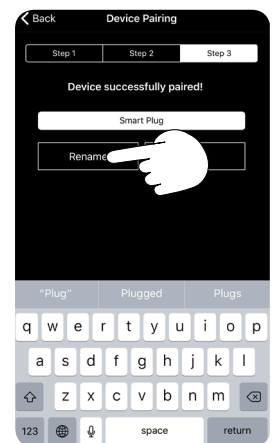

5 sec

By default.
Adjustable in App.

Smart Plug

Rev: 27.09.2018

NORWAY SG Armaturen AS
Tlf:+47 37 50 03 00
firmapost@sg-as.no
www.sg-as.no

SWEDEN SG Armaturen AB
Tel: +46 31 81 71 10
info@sg-ab.se
www.sg-ab.se