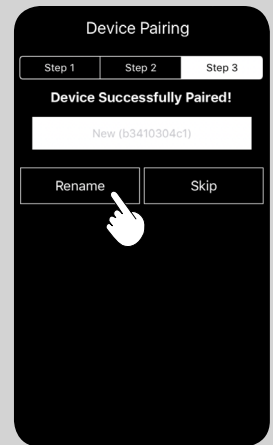

On/Off Countdown Mode in App

Adjust Countdown Time

Range

Mesh grid function

LEDDIM Guide

<http://www.sg-as.no/leddim/>

iOS LEDDim Guide

1. REGISTER create account

2. LOCATION create location

3. MANAGE DEVICE add dimmers

4. GROUP
create group

5. LOCATION
Share location

Android LEDDim Guide

1. REGISTER create account

2. LOCATION create location

3. MANAGE DEVICE
add dimmers