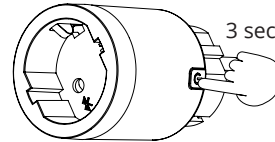

OFF

Manual Countdown Mode

①

ON

②

③

5 sec

1 sec