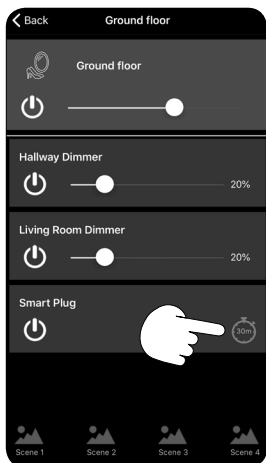

On/Off Countdown Mode in App

Adjust Countdown Time

Range

Mesh grid function

LEDDIM Guide

<http://www.sg-as.no/leddim/>

iOS LEDDim Guide

1. REGISTER create account