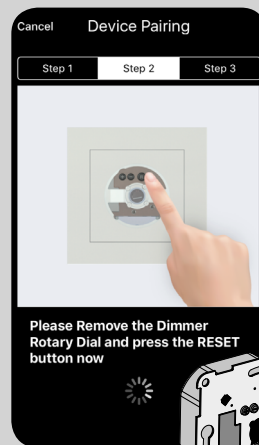

On/Off Countdown Mode in App

Adjust Countdown Time

Range

Mesh grid function

LEDDIM Guide

<http://www.sg-as.no/leddim/>

iOS LEDDim Guide

1. REGISTER create account

2. LOCATION create location

3. MANAGE DEVICE add dimmers

4. GROUP
create group

5. LOCATION
Share location

Android LEDDim Guide

1. REGISTER create account

2. LOCATION create location

3. MANAGE DEVICE
add dimmers