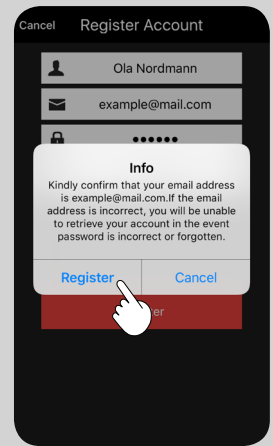

On/Off Countdown Mode in App

Adjust Countdown Time

Range

Mesh grid function

LEDDIM Guide

<http://www.sg-as.no/leddim/>

iOS LEDDim Guide

1. REGISTER create account

2. LOCATION create location

3. MANAGE DEVICE add dimmers

4. GROUP
create group

5. LOCATION
Share location

Android LEDDim Guide

1. REGISTER create account

2. LOCATION create location

3. MANAGE DEVICE
add dimmers