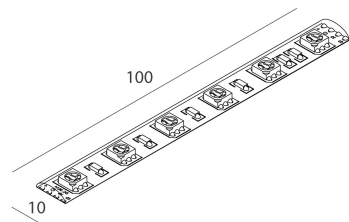

STRIP LED

102606.99

novalux
ITALIAN LIGHTING DESIGN SINCE 1948

SMD 5050 (60 LED/m)
Biadesivo - sezionabile ogni 100mm (6 LED)
Biadesive - cuttable every 100mm (6 LED)

Features

Use: Indoor/Outdoor
Dimming: WITH ACCESSORY
Emergency: WITH ACCESSORY
L: 5000mm
A: 10mm
Warranty: 5 years
Weight: 0.15kg

Tech data

IP: 65
Insulation class: III
Supply voltage: 24 Vdc
SELV: No

Source

Light source: LED
Source power: 14.4W/m
Source luminous flux: 540lm
Colour temperature: RGB
LED lifespan: 30000h L70 B20

Compliance