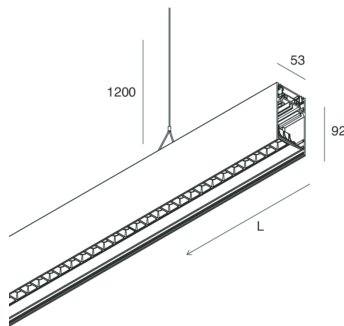

HERO B

108733.01

novalux
ITALIAN LIGHTING DESIGN SINCE 1948

Features

Use: Indoor
Type of installation: SUSPENDED
Emission: DIRECT/INDIRECT
Optics: MICRO OPTICS
Colour: WHITE
Dimming: ON/OFF
Emergency: NO
L: 1428mm
A: 53mm
H: 92mm
Made in: ITALY
Warranty: 5 years
Weight: 5kg