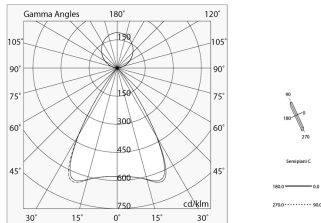

HERO B

108733.01

novalux
ITALIAN LIGHTING DESIGN SINCE 1948

Features

Use: Indoor
Type of installation: SUSPENDED
Emission: DIRECT/INDIRECT
Optics: MICRO OPTICS
Colour: WHITE
Dimming: ON/OFF
Emergency: NO
L: 1428mm
A: 53mm
H: 92mm
Made in: ITALY
Warranty: 5 years
Weight: 5kg

Tech data

Luminaire input power: 69W
Luminaire luminous flux: 6988lm
Direct luminous flux: 4020lm
Indirect luminous flux: 2968lm
IP: 40
Insulation class: I
Supply voltage: 220-240V 50/60Hz
UGR: <19
SELV: Si