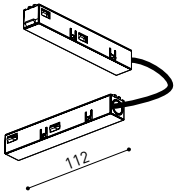

### TRACK 48V & TRACK 48V SURFACE SHORT

Order with *The 2019 Collection* codes. Products with one single version for both tracks

48V SYSTEM  
TRACK 48V

ALL 48V TRACK

TRACK 48V Live-End Connector

A338-00-01- | W | N |