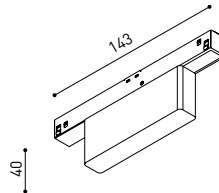

TRACK 48V Corner Connector

A338-00-12- | W | N |

TRACK 48V Corner 90° Connector One Plane

A338-00-24- | W | N |

\*Not suitable for trimless version

TRACK 48V Central Connector

A338-00-02- | W | N |

TRACK 48V Wireless Control