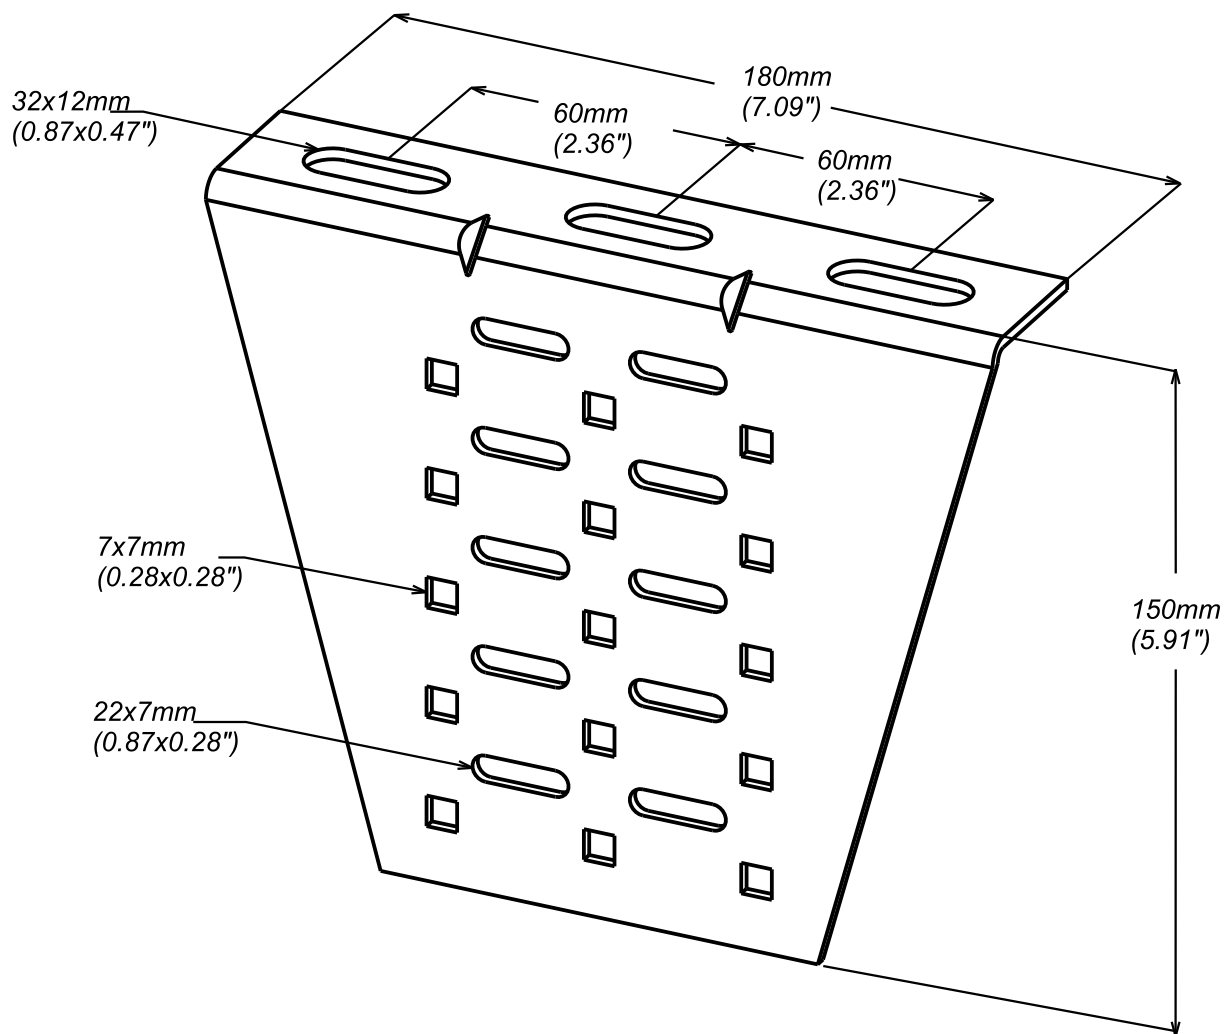

SPST 2000  
SPST 2000

GS  
PG

CABLE  
MANAGEMENT

FT0486-0

11 13

REF	CODE	POIDS (Kg)	WEIGHT (lb)
SPST	561 300	0.450	0.990

EPAISSEUR /	THICKNESS
2.5	(0.10")