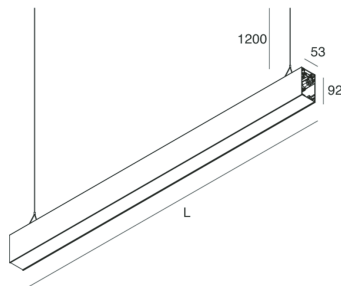

## Features

Use: Indoor  
Type of installation: SUSPENDED  
Emission: INDIRECT  
Optics: OPAL  
Colour: CAFFE  
Dimming: PUSH  
Emergency: NO  
L: 1120mm  
A: 53mm  
H: 92mm  
Made in: ITALY  
Warranty: 5 years  
Weight: 4kg

## Tech data

Luminaire input power: 20W  
Luminaire luminous flux: 2123lm  
IP: 40  
Insulation class: I  
Supply voltage: 220-240V 50/60Hz  
SELV: Si