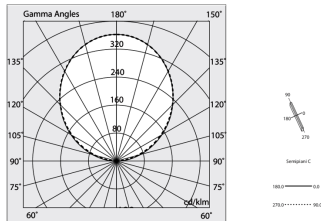

## Features

Use: Indoor  
Type of installation: SUSPENDED  
Emission: INDIRECT  
Optics: OPAL  
Colour: CAFFE  
Dimming: PUSH  
Emergency: NO  
L: 1120mm  
A: 53mm  
H: 92mm  
Made in: ITALY  
Warranty: 5 years  
Weight: 4kg

## Tech data

Luminaire input power: 20W  
Luminaire luminous flux: 2123lm  
IP: 40  
Insulation class: I  
Supply voltage: 220-240V 50/60Hz  
SELV: Si