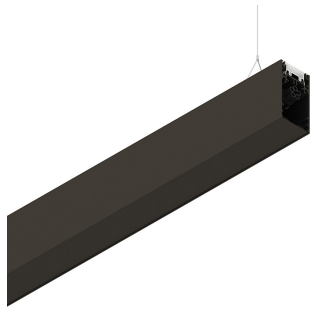

## Features

Use: Indoor  
Type of installation: SUSPENDED  
Emission: INDIRECT  
Optics: OPAL  
Colour: CAFFE  
Dimming: PUSH  
Emergency: NO  
L: 1120mm  
A: 53mm  
H: 92mm  
Made in: ITALY  
Warranty: 5 years  
Weight: 4kg