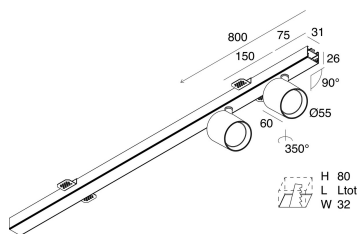

P-30 PCB

105825.01

novalux
ITALIAN LIGHTING DESIGN SINCE 1948

Features

Use: Indoor
Type of installation: RECESSED INTO PLASTERBOARD
Emission: ADJUSTABLE
Optics: SPOT
Beam: 14°
Colour: WHITE
Dimming: ON/OFF
Emergency: NO
L: 800mm
A: 31mm
H: 31mm
Made in: ITALY
Warranty: 5 years

Tech data

Luminaire input power: 19.6W
Luminaire luminous flux: 1712lm
IP: 20
Insulation class: I
Supply voltage: 220-240V 50/60Hz
SELV: Si

Source

Light source: LED
Source power: 18W
Source luminous flux: 2030lm
Colour temperature: 3000K
CRI: >90
Colour tolerance: 2 Step MacAdam
LED lifespan: 50000h L80 B20