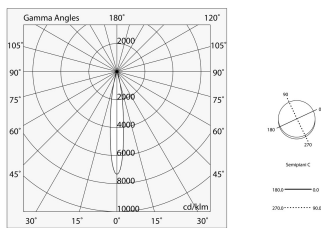

P-30 PCB

105825.01

novalux
ITALIAN LIGHTING DESIGN SINCE 1948

Features

Use: Indoor
Type of installation: RECESSED INTO PLASTERBOARD
Emission: ADJUSTABLE
Optics: SPOT
Beam: 14°
Colour: WHITE
Dimming: ON/OFF
Emergency: NO
L: 800mm
A: 31mm
H: 31mm
Made in: ITALY
Warranty: 5 years