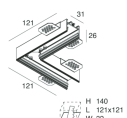

This technical data sheet is owned by Novalux S.r.l., all rights reserved. Novalux S.r.l. reserves the right to make changes without prior notice.

P-30 PCB

105825.01

novalux
ITALIAN LIGHTING DESIGN SINCE 1948

COMPLETION ACCESSORIES

P-30: COPPIA TESTATE STRIP/INCASSO BIA

103316.01

P-30: ANGOLO L INCASSO BIANCO

103328.01

P-30: COVER ANGOLO L BIANCO

103329.01

P-30: ANGOLO T INCASSO BIANCO