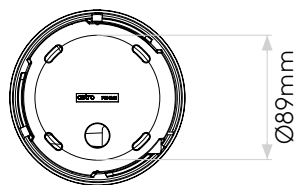

Please note that some dimensions may vary slightly due to manufacturing tolerances, this includes cable entry and fixing holes

Veillez noter que certaines dimensions peuvent varier légèrement en raison des tolérances de fabrication, y compris l'entrée de câble et les trous de fixation.

Bitte beachten Sie, dass die Maße Fertigungstoleranzen unterliegen und daher in geringem Umfang von der angegebenen Größe abweichen können. Dies gilt auch für Kabeleingänge und Befestigungslöcher.

Si prega notare che possono esserci piccole variazioni in alcune dimensioni dovute alle tolleranze di produzione, queste includono l'ingresso del cavo e i fori di fissaggio.