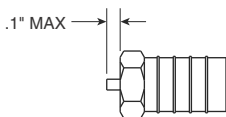

**CMFSR\*\*Y**

**F-Type Plug**  
(not sold by Panduit)

Center conductor not to  
exceed max. dimension.

\*\* Denotes color.

**For Technical Support:** [www.panduit.com/resources/install\\_maintain.asp](http://www.panduit.com/resources/install_maintain.asp)