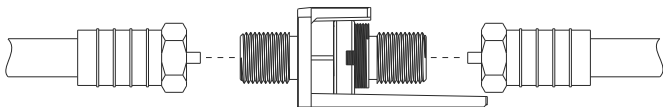

**CMFSR\*\*Y**

**F-Type Plug**  
(not sold by Panduit)

Center conductor not to  
exceed max. dimension.

\*\* Denotes color.

**For Technical Support:** [www.panduit.com/resources/install\\_maintain.asp](http://www.panduit.com/resources/install_maintain.asp)