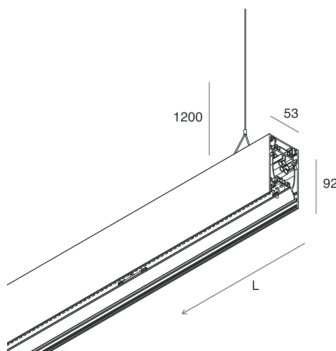

HERO B

108705.20 + 108914.99

novalux
ITALIAN LIGHTING DESIGN SINCE 1948

Features

Use: Indoor
Type of installation: SUSPENDED
Emission: DIRECT/INDIRECT
Optics: MICROPRISMATIZED
Colour: CAFFE
Dimming: ON/OFF
Emergency: NO
L: 2240mm
A: 53mm
H: 92mm
Made in: ITALY
Warranty: 5 years
Weight: 8kg