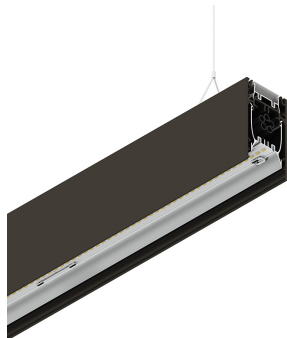

HERO B

108705.20 + 108914.99

novalux
ITALIAN LIGHTING DESIGN SINCE 1948

Features

Use: Indoor
Type of installation: SUSPENDED
Emission: DIRECT/INDIRECT
Optics: MICROPRISMATIZED
Colour: CAFFE
Dimming: ON/OFF
Emergency: NO
L: 2240mm
A: 53mm
H: 92mm
Made in: ITALY
Warranty: 5 years
Weight: 8kg

Tech data

Luminaire input power: 105.9W
Luminaire luminous flux: 9014lm
Indirect luminous flux: 4842lm
IP: 40
Insulation class: I
Supply voltage: 220-240V 50/60Hz
UGR: <19
SELV: Si

Source

Light source: LED
Source power: 91W
Colour temperature: 2700K
CRI: >90
Colour tolerance: 3 Step MacAdam
LED lifespan: 50000h L80 B20