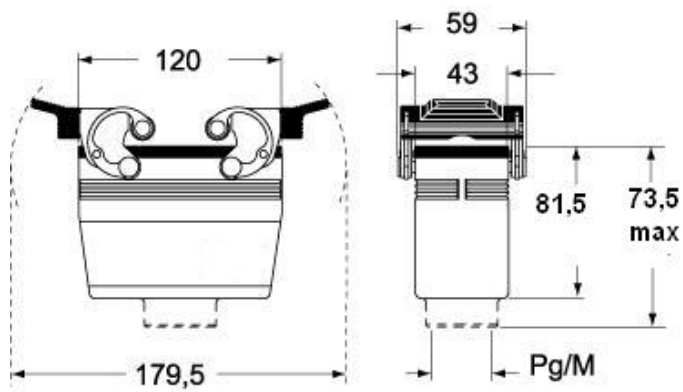

Technical data

IP degree of protection IP65 / IP66 / IP69

Further technical details

Weight	232,00 g
Operating temperature range (min, max)	-40°C...+125°C

Material properties

Colour	RAL 7040 grey
RoHs conformity	Compliant
China RoHs - EFUP	E
REACH SVHC substances	No

Approvals / Standards

Certifications	DNV, BV
UL	ECBT2
cUL	ECBT8

General ordering information

EAN13 code 8015747010092

Packaging Information

Packaging length	245,00 mm
Packaging height	165,00 mm
Packaging width	215,00 mm
Packaging weight	2,56 kg
Packaging volume	8,69 dm ³
Packaging description	Carton box
Packaging quantity	10 Pcs
Packaging EAN code	8015747010108
Sub-packaging weight	1,28 kg
Sub-packaging description	Plastic packaging
Sub-packaging quantity	5 Pcs
Sub-packaging EAN barcode	8015747010115

Part number

CAV 24.21

Catalogue drawings

**CHO [CAO] CHV (CAV) - MHO [MAO]
MHV (MAV)**

CHV G (CAV G) - MHV G (MAV G) - [MFV G]

Notes

Dimensions shown in mm are not binding and may be changed without notice.