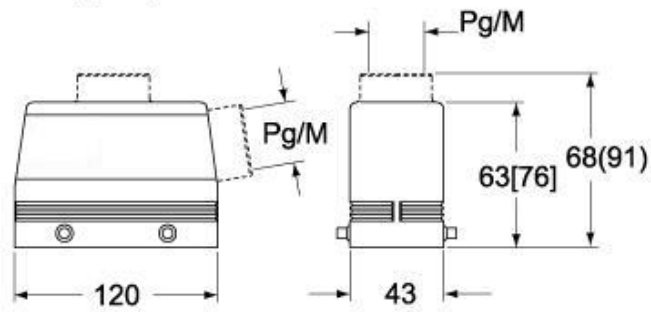

Technical data

IP degree of protection IP65 / IP66 / IP69

Further technical details

Weight	232,00 g
Operating temperature range (min, max)	-40°C...+125°C

Material properties

Colour	RAL 7040 grey
RoHs conformity	Compliant
China RoHs - EFUP	E
REACH SVHC substances	No

Approvals / Standards

Certifications	DNV, BV
UL	ECBT2
cUL	ECBT8

General ordering information

EAN13 code 8015747010092

Packaging Information

Packaging length	245,00 mm
Packaging height	165,00 mm
Packaging width	215,00 mm
Packaging weight	2,56 kg
Packaging volume	8,69 dm ³
Packaging description	Carton box
Packaging quantity	10 Pcs
Packaging EAN code	8015747010108
Sub-packaging weight	1,28 kg
Sub-packaging description	Plastic packaging
Sub-packaging quantity	5 Pcs
Sub-packaging EAN barcode	8015747010115

Part number

CAV 24.21

Catalogue drawings

**CHO [CAO] CHV (CAV) - MHO [MAO]
MHV (MAV)**

CHV G (CAV G) - MHV G (MAV G) - [MFV G]

Notes

Dimensions shown in mm are not binding and may be changed without notice.