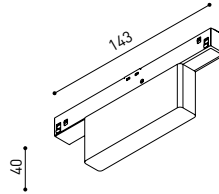

A338-00-12- | W | N |

TRACK 48V Corner 90° Connector One Plane

A338-00-24- | W | N |

*Not suitable for trimless version

TRACK 48V Central Connector

A338-00-02- | W | N |

TRACK 48V Wireless Control

0434-01-31- | W | N | Casambi/AAG Stucchi App