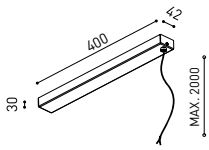

SUSPENSION & SUSPENSION SHORT 48V

TRACK 48V Wired Power Supply Case
A338-00-25- | NT | WT | 150 W NO DIM
A338-00-26- | NT | WT | 150 W DIM
220 V ~ 240 V INCL

TRACK 48V SURFACE Suspension Kit (2 units)
A338-00-15- | WT | NT |