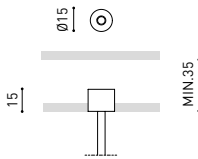

WIRE TRIMLESS ACCESSORIES

FEED
MAINS TRIMLESS* NO DIM
A023-00-01- | W | N |
MAINS THICK TRIMLESS* DIM
A023-00-02- | W | N |