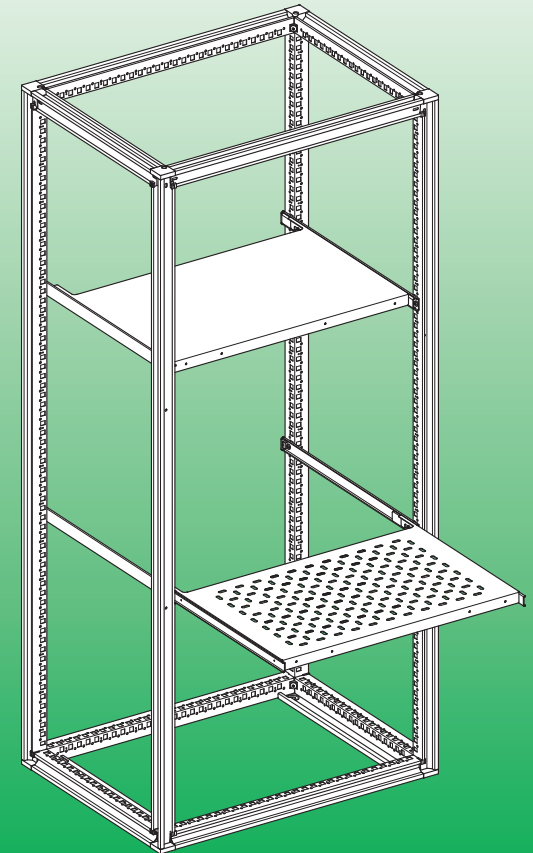

Telescopic Rails
Glissières Téléscopiques
Guías Telescópicas

	type 1 ●✳ M6 / T30 3 Nm 26,55 lb-in		type 2 ●✳ M4 / T25 3 Nm 26,55 lb-in		type 3 diam. 4
---	---	---	---	---	--------------------------

A