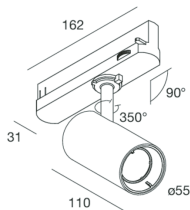

Features

Use: Indoor
Type of installation: TRACK
Emission: ADJUSTABLE
Optics: SPOT
Beam: 15 - 38°
Colour: BLACK
Dimming: ON/OFF
Emergency: NO
L: 110mm
A: Ø55mm
H: 150mm
Warranty: 5 years
Weight: 0.444kg

Tech data

Luminaire input power: 10W
IP: 20
Insulation class: II
Supply voltage: 220-240V 50/60Hz
SELV: Si

Source

Light source: LED
Source power: 10W
Colour temperature: 3000K
CRI: >90
LED lifespan: 30000h

Compliance

CEI EN 60598-1:2015 + A11:2009. IEC 60598-2:2015 2-1

Standards

Photobiological risk: RISK GROUP 1 Certified fixture in RISK GROUP 1 (Low Risk)-The fixture does not pose a hazard due to normal behavioral limitations on exposure - in accordance with CEI EN 62471:2010-01, IEC TR 62778:2014.

[View more product info](#)