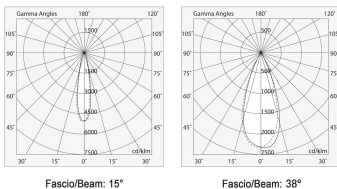

Features

Use: Indoor
Type of installation: TRACK
Emission: ADJUSTABLE
Optics: SPOT
Beam: 15 - 38°
Colour: BLACK
Dimming: ON/OFF
Emergency: NO
L: 110mm
A: Ø55mm
H: 150mm
Warranty: 5 years
Weight: 0.444kg

Tech data

Luminaire input power: 10W
IP: 20
Insulation class: II
Supply voltage: 220-240V 50/60Hz
SELV: Si

Source

Light source: LED
Source power: 10W
Colour temperature: 3000K
CRI: >90
LED lifespan: 30000h

Compliance

CEI EN 60598-1:2015 + A11:2009. IEC 60598-2:2015 2-1

Standards

Photobiological risk: RISK GROUP 1 Certified fixture in RISK GROUP 1 (Low Risk)-The fixture does not pose a hazard due to normal behavioral limitations on exposure - in accordance with CEI EN 62471:2010-01, IEC TR 62778:2014.

[View more product info](#)