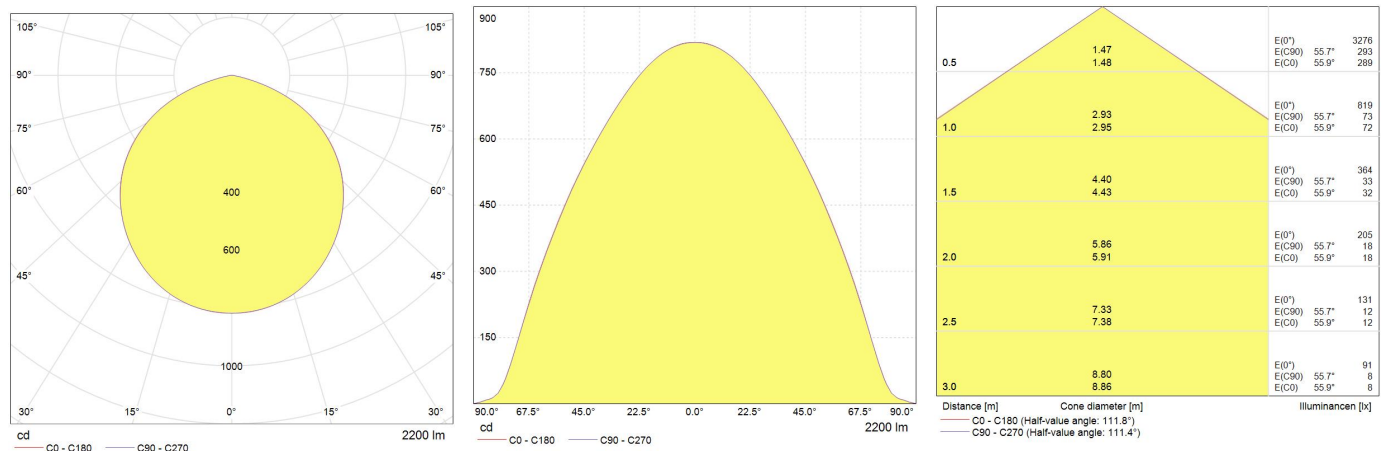

Logistic data

Box quantity	1
Shipment	Standard
Product status	Available

Light distribution

Downloads & Links

[Go to the catalog site (HTTP)](#)

[Datasheet (PDF)](#)

[Installation guide (PDF)](#)

[Images (HTTP)](#)

[DoC Document (PDF)](#)

[Datasheet (FR) (PDF)](#)