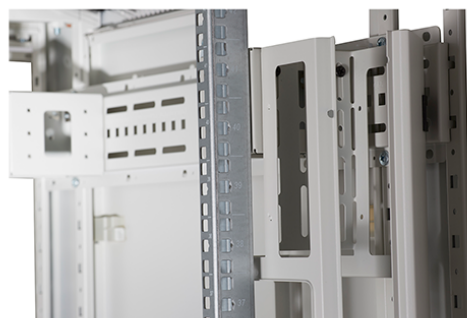

Images du produit

Four-way brush entry roof panel

Quick-slam latch side panels

Swing handle glass front door

Steel rear door

Large base entry

High-density vertical cable management

Dessins de produits