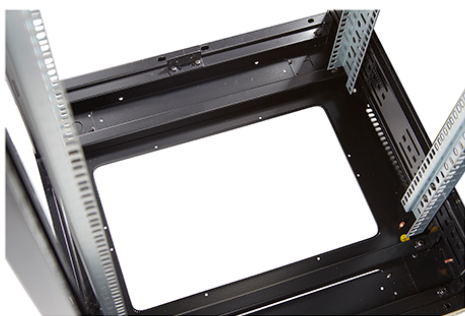

Images du produit

Four-way brush entry roof panel

Quick-slam latch side panels

Swing handle glass front door

Steel rear door

Large base entry

High-density vertical cable management

Dessins de produits