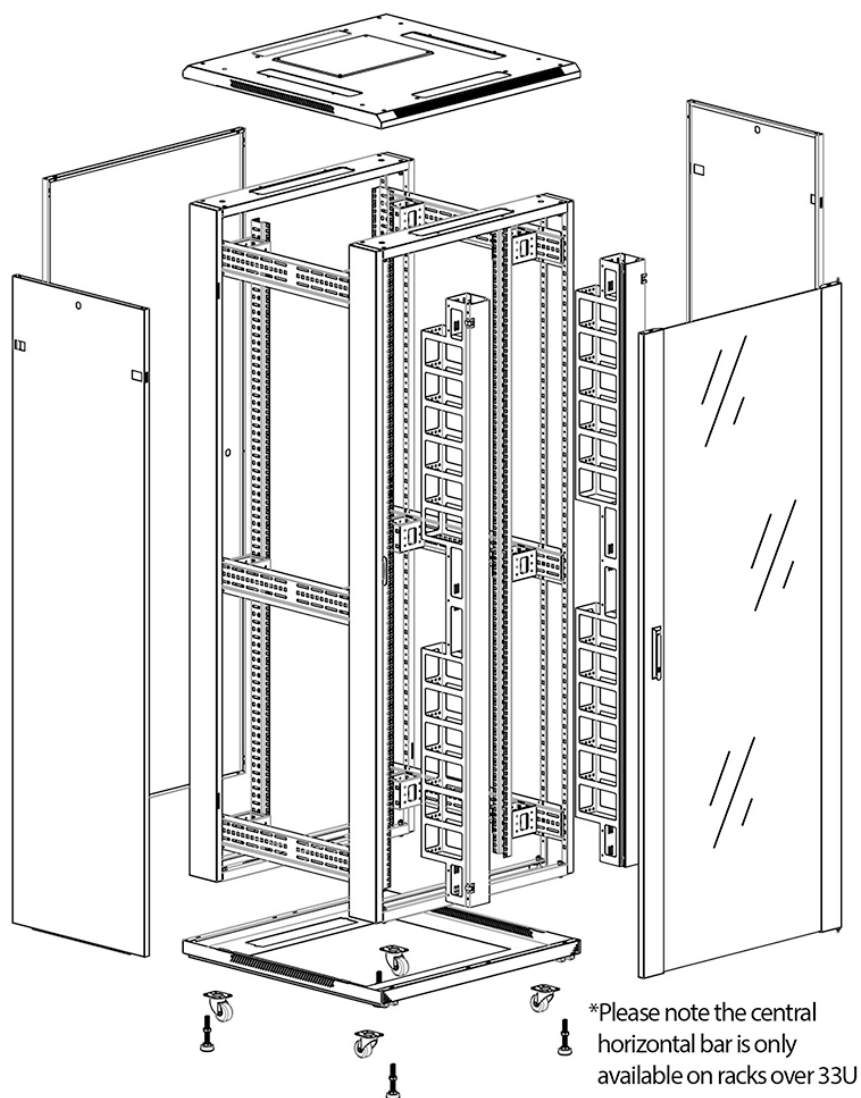

Images du produit

Four-way brush entry roof panel

Quick-slam latch side panels

Swing handle glass front door

Steel rear door

Large base entry

High-density vertical cable management

Dessins de produits