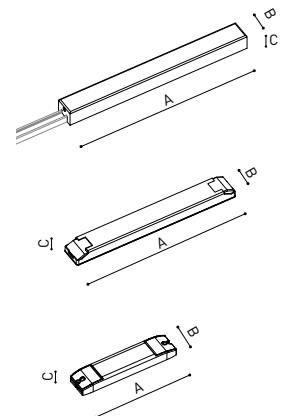

Cable Length = 35mm.

**MINIMAL TRACK 24V Corner 90° 1 Plane Rounded**

A384-00-03- | N | WT |

Cable Length = 35mm.

**MINIMAL TRACK 24V Corner 90° 2 Planes**

A384-00-04- | N | WT |

Cable Length = 100mm.

**MINIMAL TRACK 24V End Cap**

A384-00-05- | N | WT |

**MINIMAL TRACK 24V Connection Box**

A384-00-06- | N | WT |

			P	V	D [A x B x C]
<b>MINIMAL TRACK 24V Power Supply Box</b>	ON/OFF	A384-00-07-   NT   WT	40W	24V	280 x 30 x 24mm
		A384-00-08-   NT   WT	100W	24V	280 x 30 x 24mm

24V

**DROP VOLTAGE TABLE**

POWER [W]	CABLE SECTION [mm²]	CABLE LENGTH [m]			
		TRACK LENGTH [m]			
		<5	<10	<20	<30
40	0,75	30	30	30	30
	1,5	30	30	30	30
60	0,75	30	30	20	10
	1,5	30	30	30	20
100	0,75	20	10	X	X
	1,5	20	20	10	X