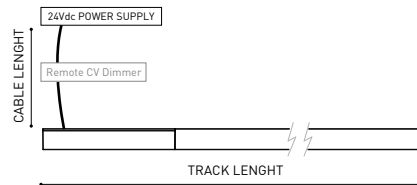

220  
240 V~ | Included ON/OFF 24Vdc Power Supply.

<b>MINIMAL TRACK 24V Remote Power Supply</b>	ON/OFF	0434-01-37	60W	24V	180 x 52 x 30mm
		0433-10-22	100W	24V	295 x 43 x 30mm

220  
240 V~

<b>MINIMAL TRACK 24V Remote Constant Voltage Dimmer</b>		0433-01-32	DALI / Push	24V	181 x 42 x 20mm
		0433-01-33	CASAMBI	24V	172 x 42 x 20mm
		0434-01-64	WIFI	24V	105 x 44 x 23mm

24V

**DROP VOLTAGE TABLE**

POWER [W]	CABLE SECTION [mm²]	CABLE LENGTH [m]			
		TRACK LENGTH [m]			
		<5	<10	<20	<30
40	0,75	30	30	30	30
	1,5	30	30	30	30
60	0,75	30	30	20	10
	1,5	30	30	30	20
100	0,75	20	10	X	X
	1,5	20	20	10	X