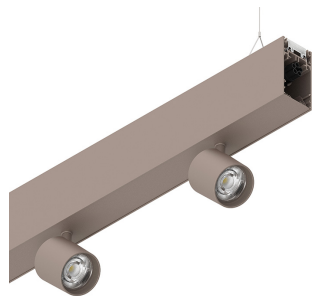

HERO B

1087C9.21

novalux
ITALIAN LIGHTING DESIGN SINCE 1948

Features

Use: Indoor
Type of installation: SUSPENDED
Emission: DIRECT/INDIRECT
Optics: SPOT
Beam: 34°
Colour: CAPPUCCINO
Dimming: PUSH
Emergency: NO
L: 1120mm
A: 53mm
H: 92mm
Made in: ITALY
Warranty: 5 years
Weight: 2.5kg