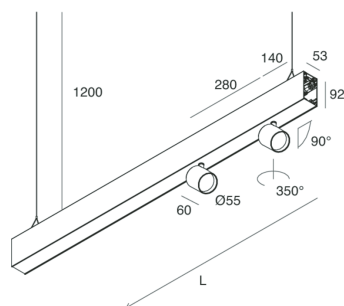

HERO B

1087C9.21

novalux
ITALIAN LIGHTING DESIGN SINCE 1948

Features

Use: Indoor
Type of installation: SUSPENDED
Emission: DIRECT/INDIRECT
Optics: SPOT
Beam: 34°
Colour: CAPPUCCINO
Dimming: PUSH
Emergency: NO
L: 1120mm
A: 53mm
H: 92mm
Made in: ITALY
Warranty: 5 years
Weight: 2.5kg

Tech data

Luminaire input power: 48.5W
Luminaire luminous flux: 4220lm
Direct luminous flux: 2144lm
Indirect luminous flux: 2076lm
IP: 40
Insulation class: I
Supply voltage: 220-240V 50/60Hz
SELV: Si

Source