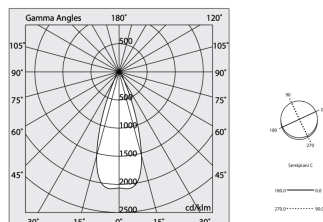

HERO B

1087C9.21

novalux
ITALIAN LIGHTING DESIGN SINCE 1948

Features

Use: Indoor
Type of installation: SUSPENDED
Emission: DIRECT/INDIRECT
Optics: SPOT
Beam: 34°
Colour: CAPPUCCINO
Dimming: PUSH
Emergency: NO
L: 1120mm
A: 53mm
H: 92mm
Made in: ITALY
Warranty: 5 years
Weight: 2.5kg

Tech data

Luminaire input power: 48.5W
Luminaire luminous flux: 4220lm
Direct luminous flux: 2144lm
Indirect luminous flux: 2076lm
IP: 40
Insulation class: I
Supply voltage: 220-240V 50/60Hz
SELV: Si

Source