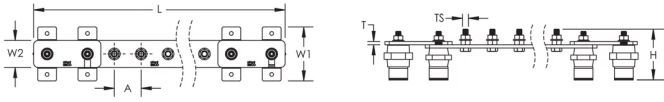

Unit Weight: 6,42-kg

ADDITIONAL PRODUCT DETAILS

Tinned finish is 8 microns according to ASTM B545 Service Class "C" for corrosive environments.

DIAGRAMS

AVERTISSEMENT

Les produits nVent doivent être installés et utilisés conformément aux consignes figurant dans les fiches d'instructions et les documents de formation des produits nVent. Les fiches d'instructions sont disponibles à l'adresse suivante: www.nvent.com et auprès de votre représentant du service client nVent. Une mauvaise installation, une utilisation incorrecte, une application erronée ou toute autre forme de non-respect scrupuleux des instructions et avertissements de nVent peuvent entraîner un dysfonctionnement du produit, des dommages matériels, des lésions corporelles graves et le décès et/ou annuler votre garantie.

Amérique du Nord

+1.800.753.9221

Option 1 – Customer Care

Option 2 – Technical Support

Europe

Netherlands:

+31 800-0200135

France:

+33 800 901 793

Europe

Germany:

800 1890272

Other Countries:

+31 13 5835404